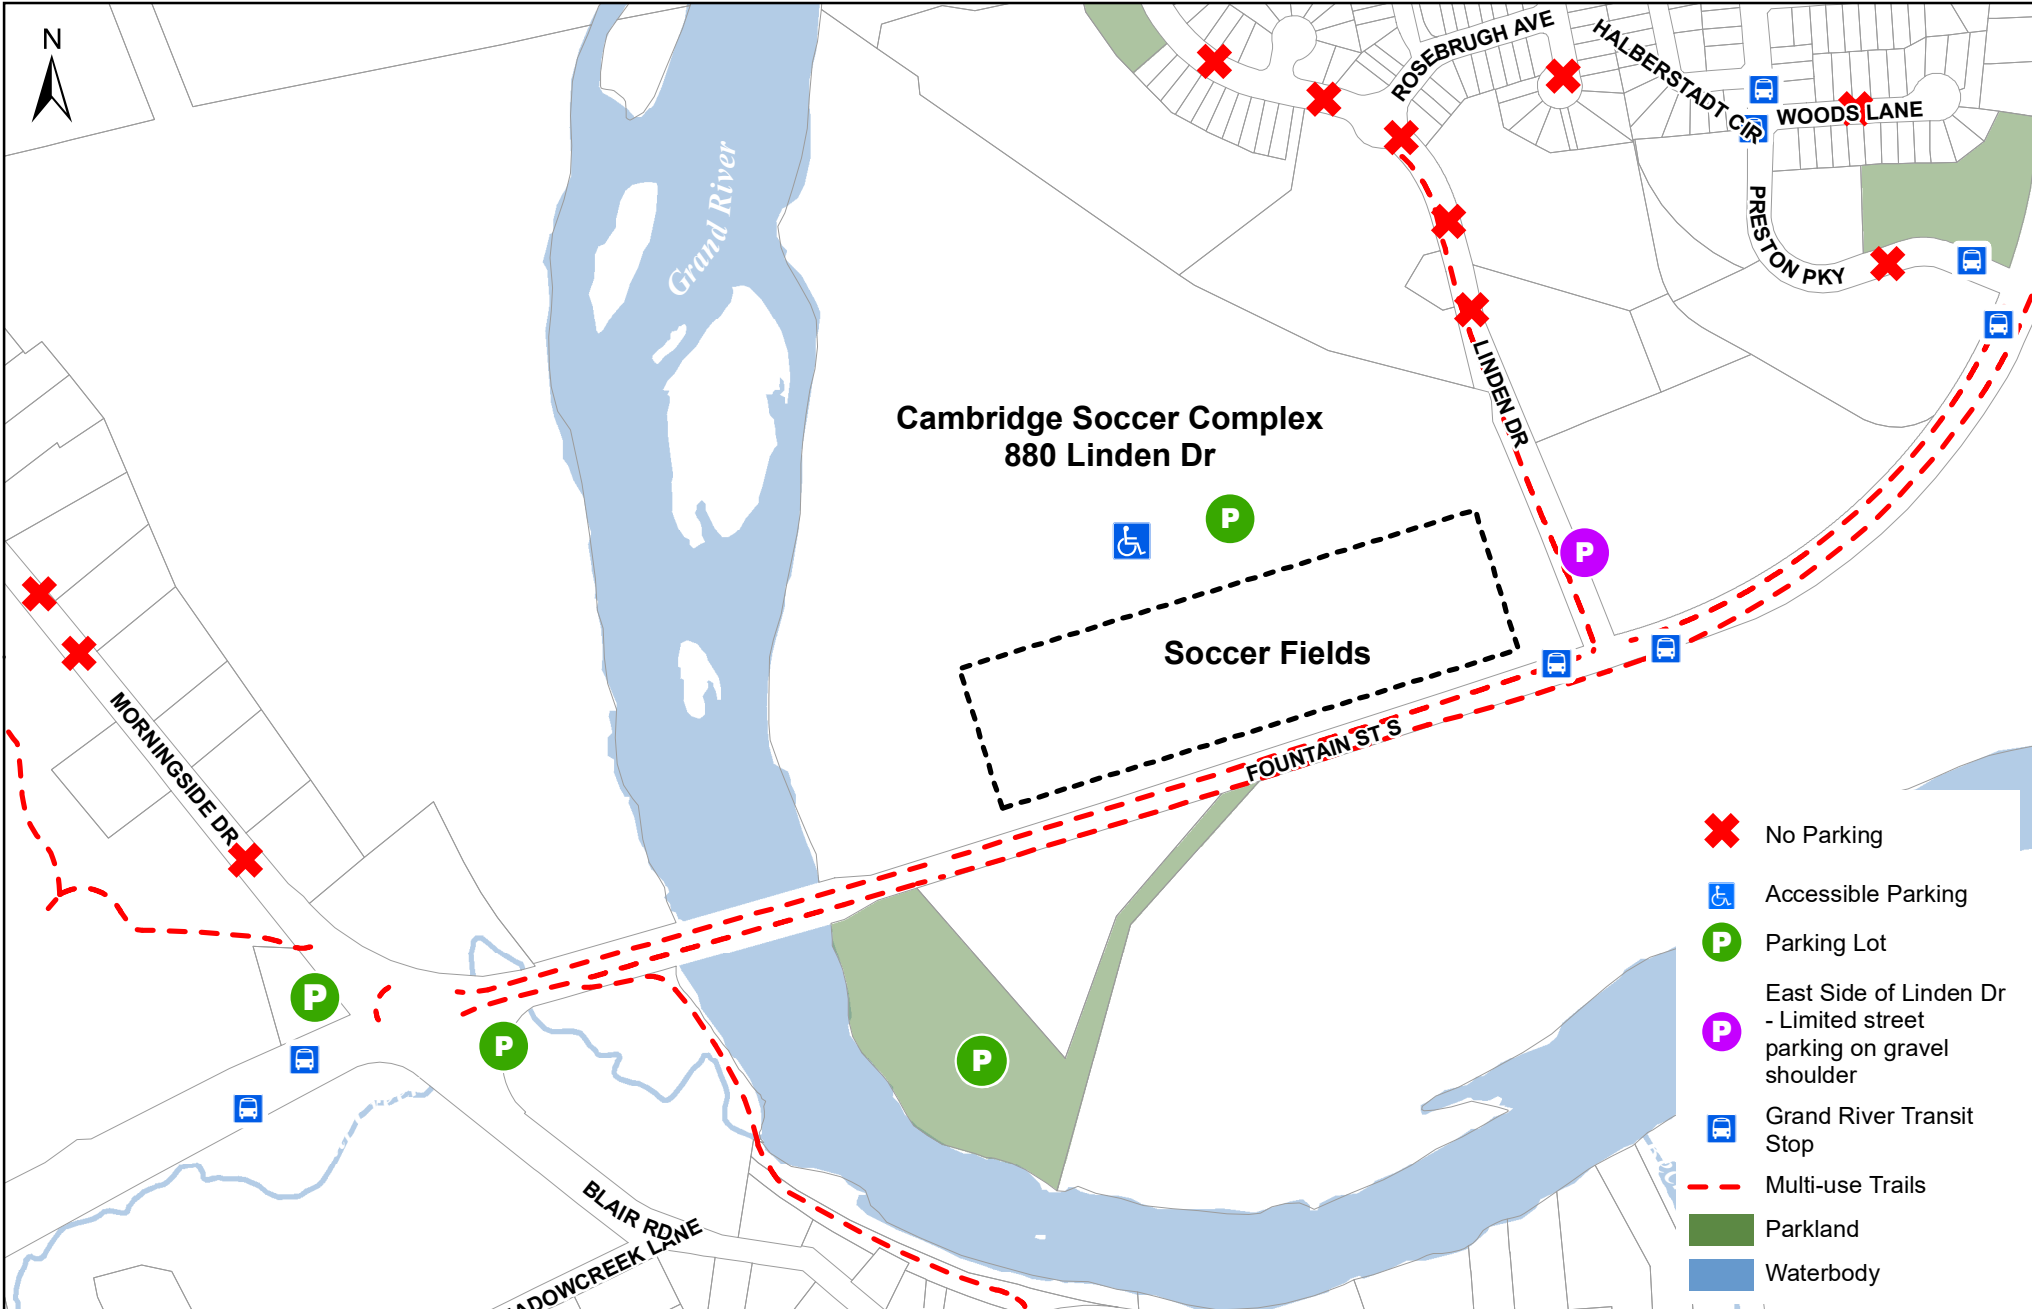

# Cambridge Soccer Complex Grand Opening Parking Map

-  No Parking
-  Accessible Parking
-  Parking Lot
-  East Side of Linden Dr - Limited street parking on gravel shoulder
-  Grand River Transit Stop
-  Multi-use Trails
-  Parkland
-  Waterbody