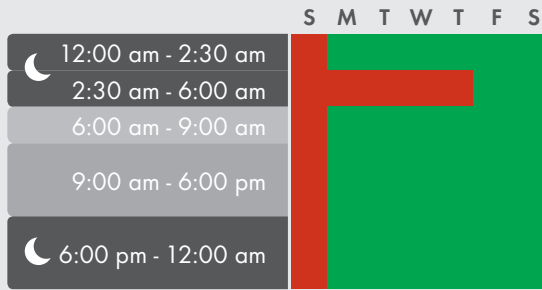

-   **On-Street**
3 hour max unless otherwise posted.
No parking 2:30 - 6am

For Grand River Transit (GRT) information, check www.GRT.ca

or call the GRT info line
519-585-7555

Area Overview

12h

12 HR PARKING LOTS

Free Parking 12 Hour Maximum

Monday - Saturday

No Late Night Parking

Monday - Thursday 2:30am - 6am

No Public Parking Sunday

12 Hour Max No Parking

H3

St. James Church Lot

21 Cooper St.

3h

3 HR PARKING LOTS

Free Parking 3 Hour Maximum

Monday - Sunday 6am - 6am

3 Hour Max

H4

Sheffield Street Parking

South side of street

2h

2 HR PARKING LOTS

Free Parking 2 Hour Maximum

Monday - Saturday 9am - 6pm

No Late Night Parking

Monday - Thursday 2:30am - 6am

2 Hour Max No Parking Unrestricted