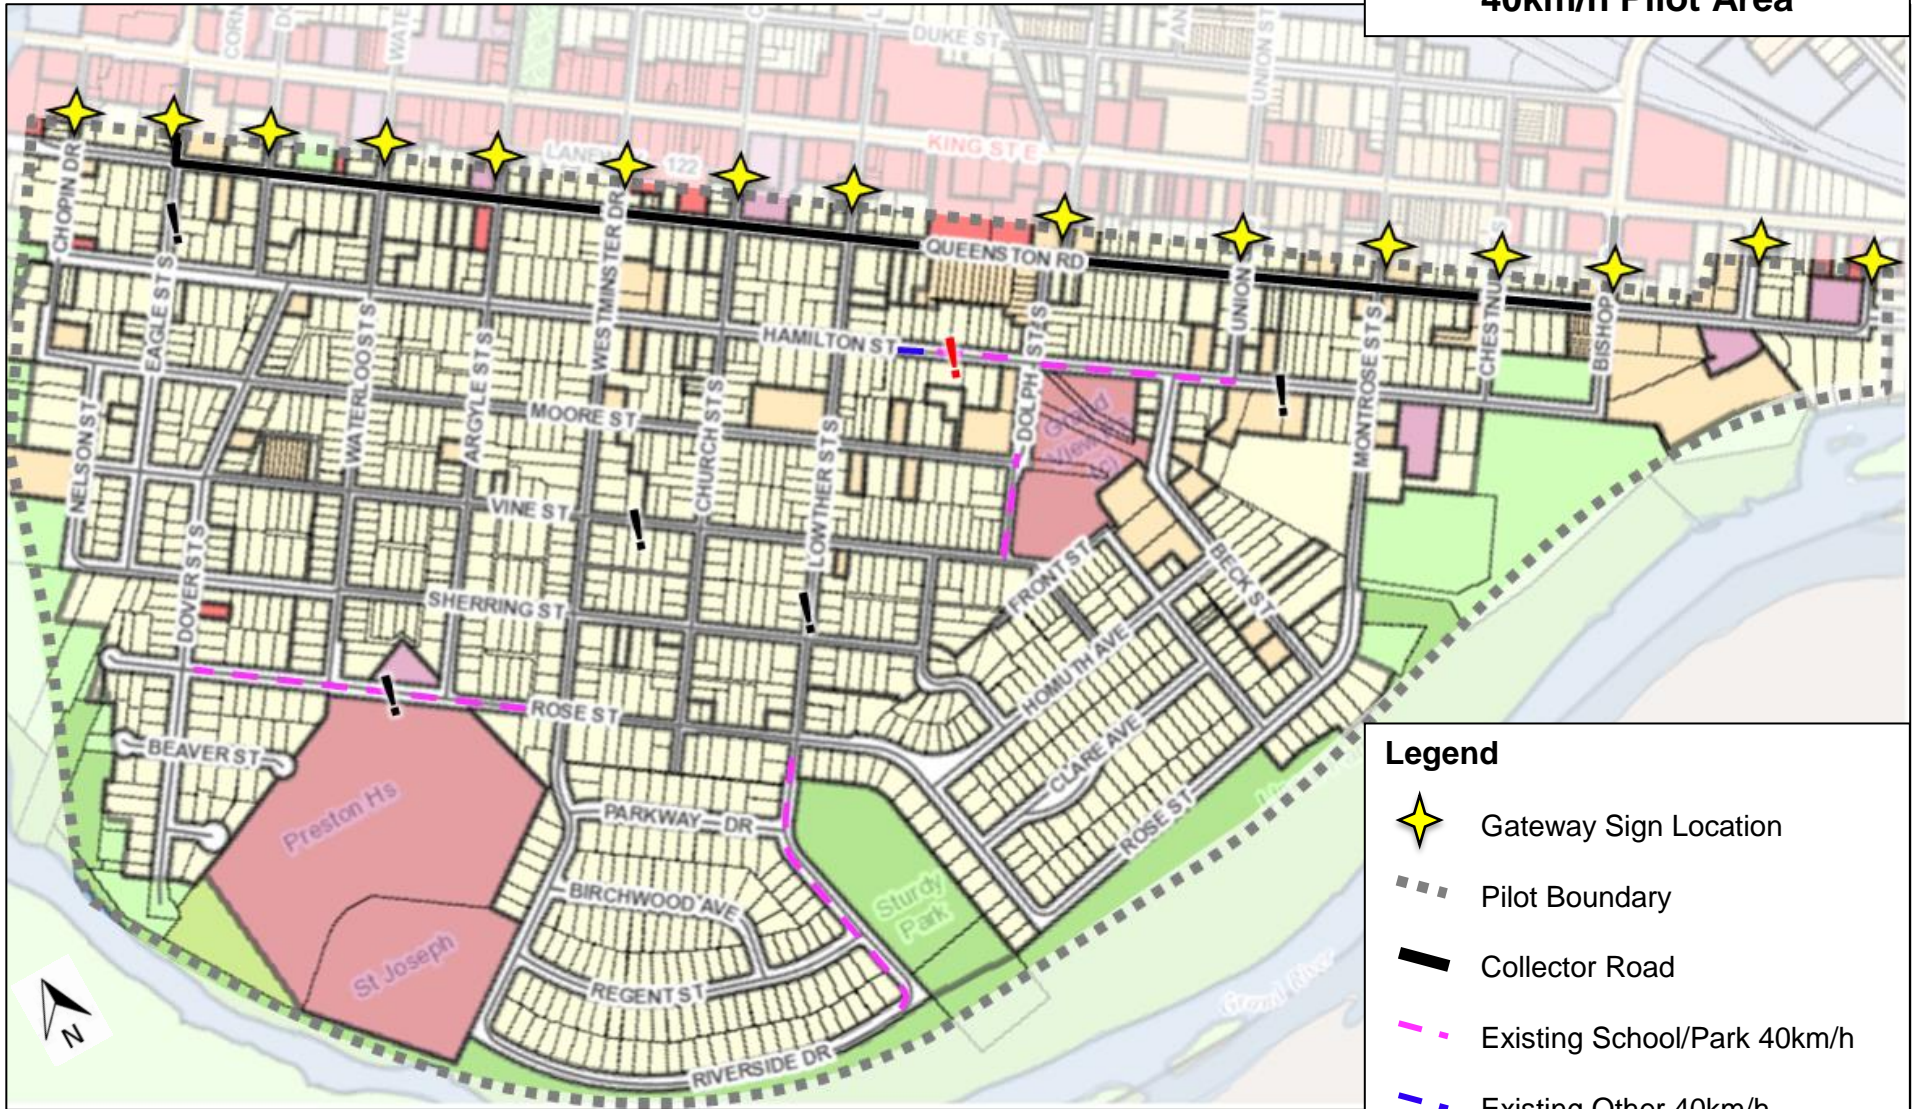

**Lower Preston
40km/h Pilot Area**

Legend

-  Gateway Sign Location
-  Pilot Boundary
-  Collector Road
-  Existing School/Park 40km/h
-  Existing Other 40km/h
-  Recent Speeding (past 4 years)
-  Historic Speeding