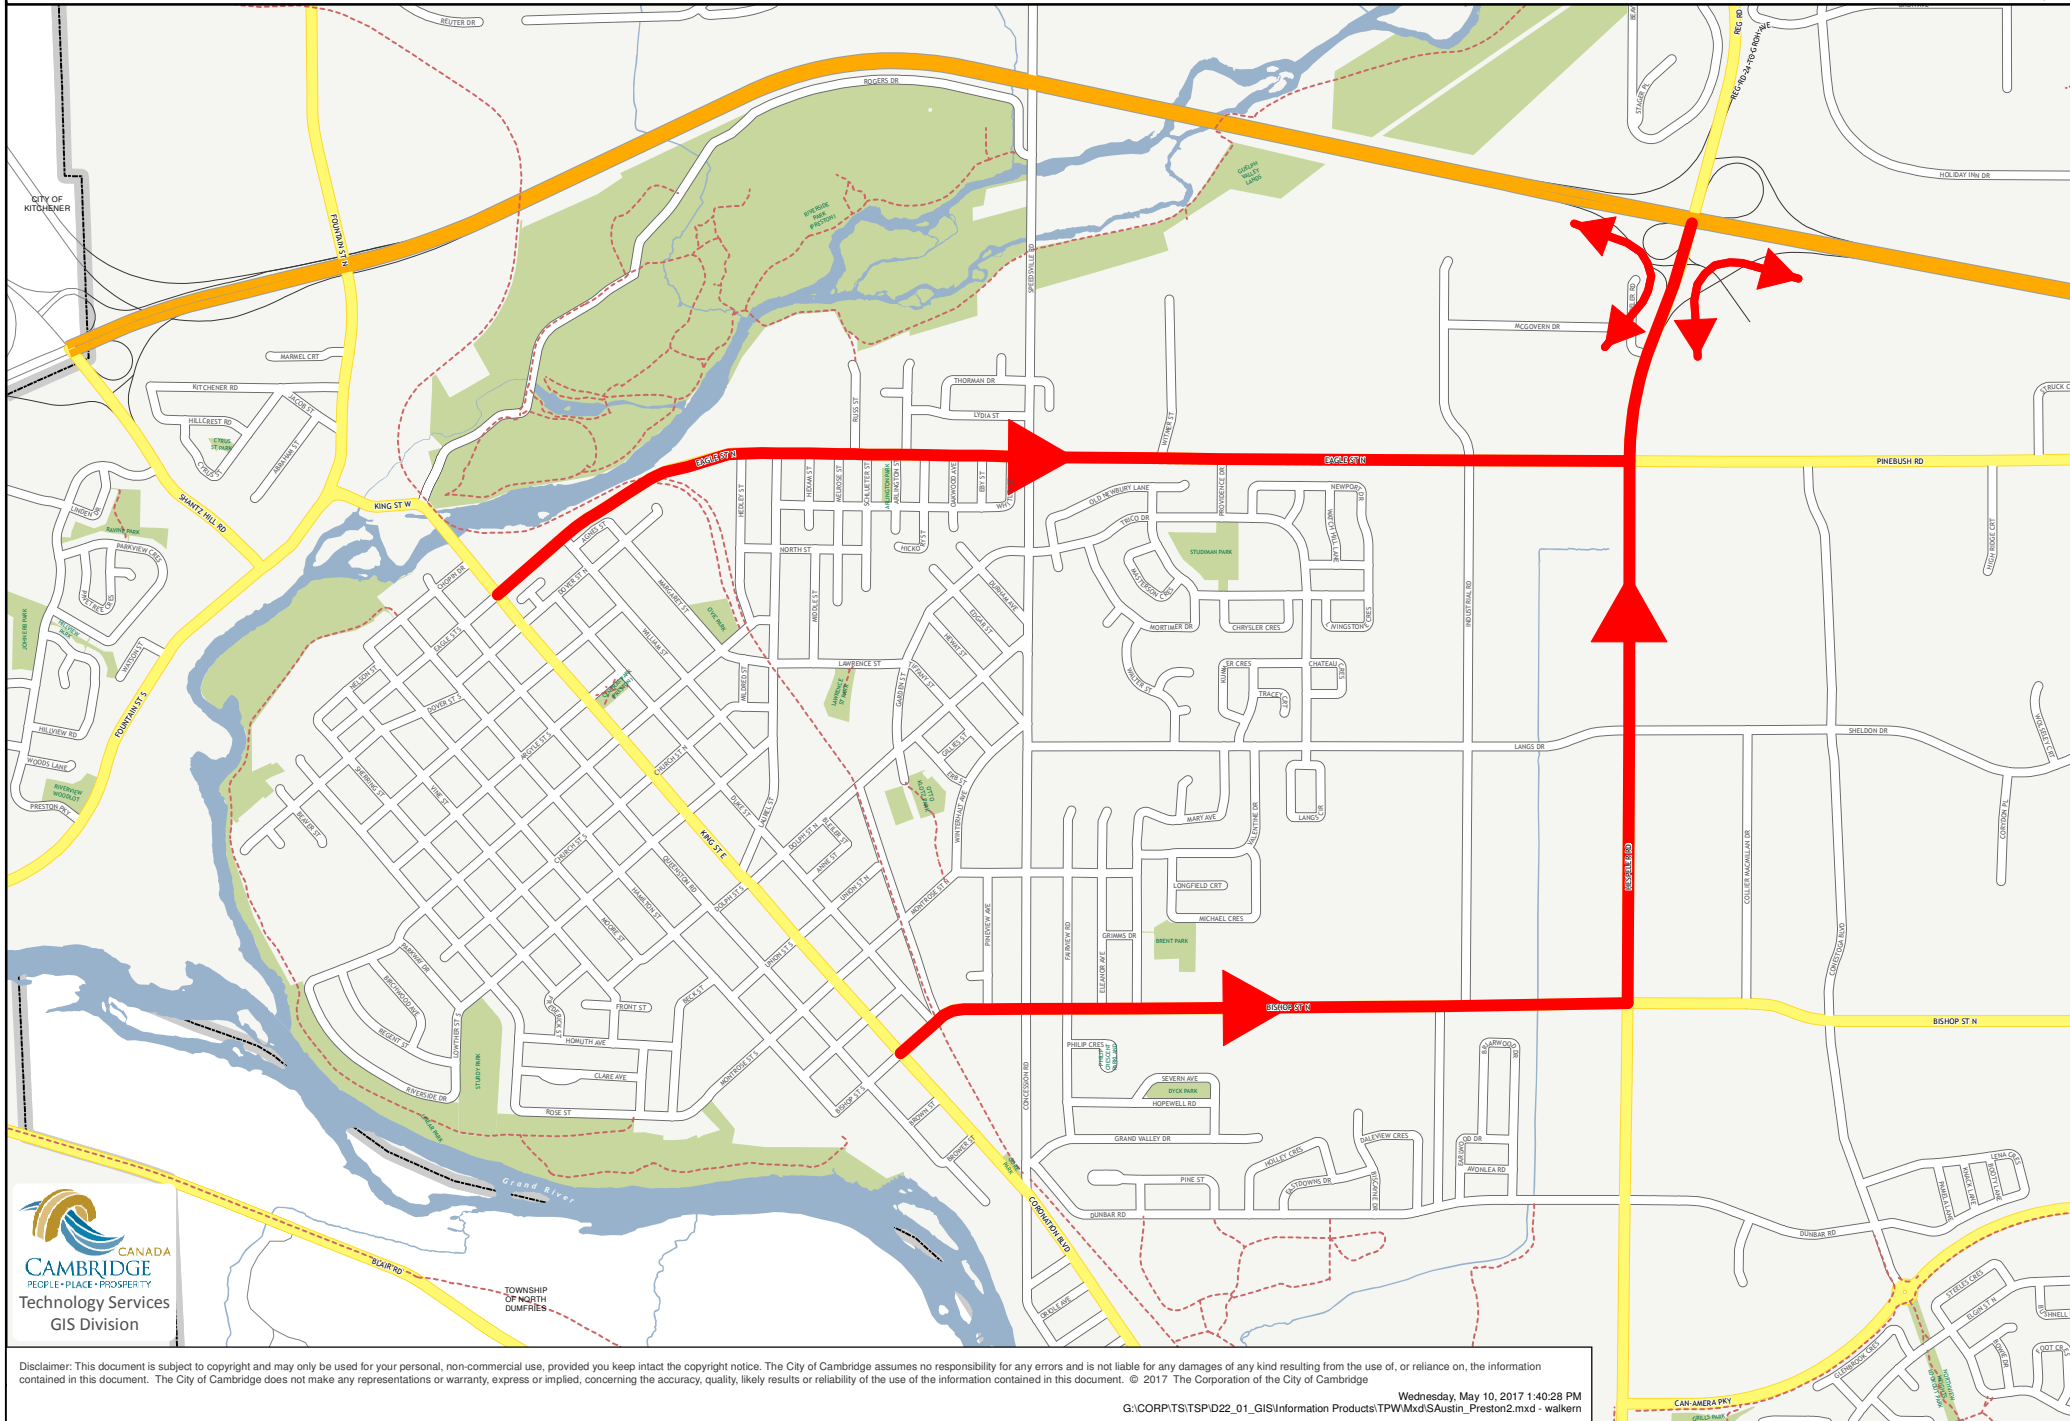

Alternate Routes In/Out of Preston

Wednesday, May 10, 2017 1:40:28 PM

G:\CORP\TSP\D22_01_GIS\Information Products\TPWMxd\SAustin_Preston2.mxd - walkern