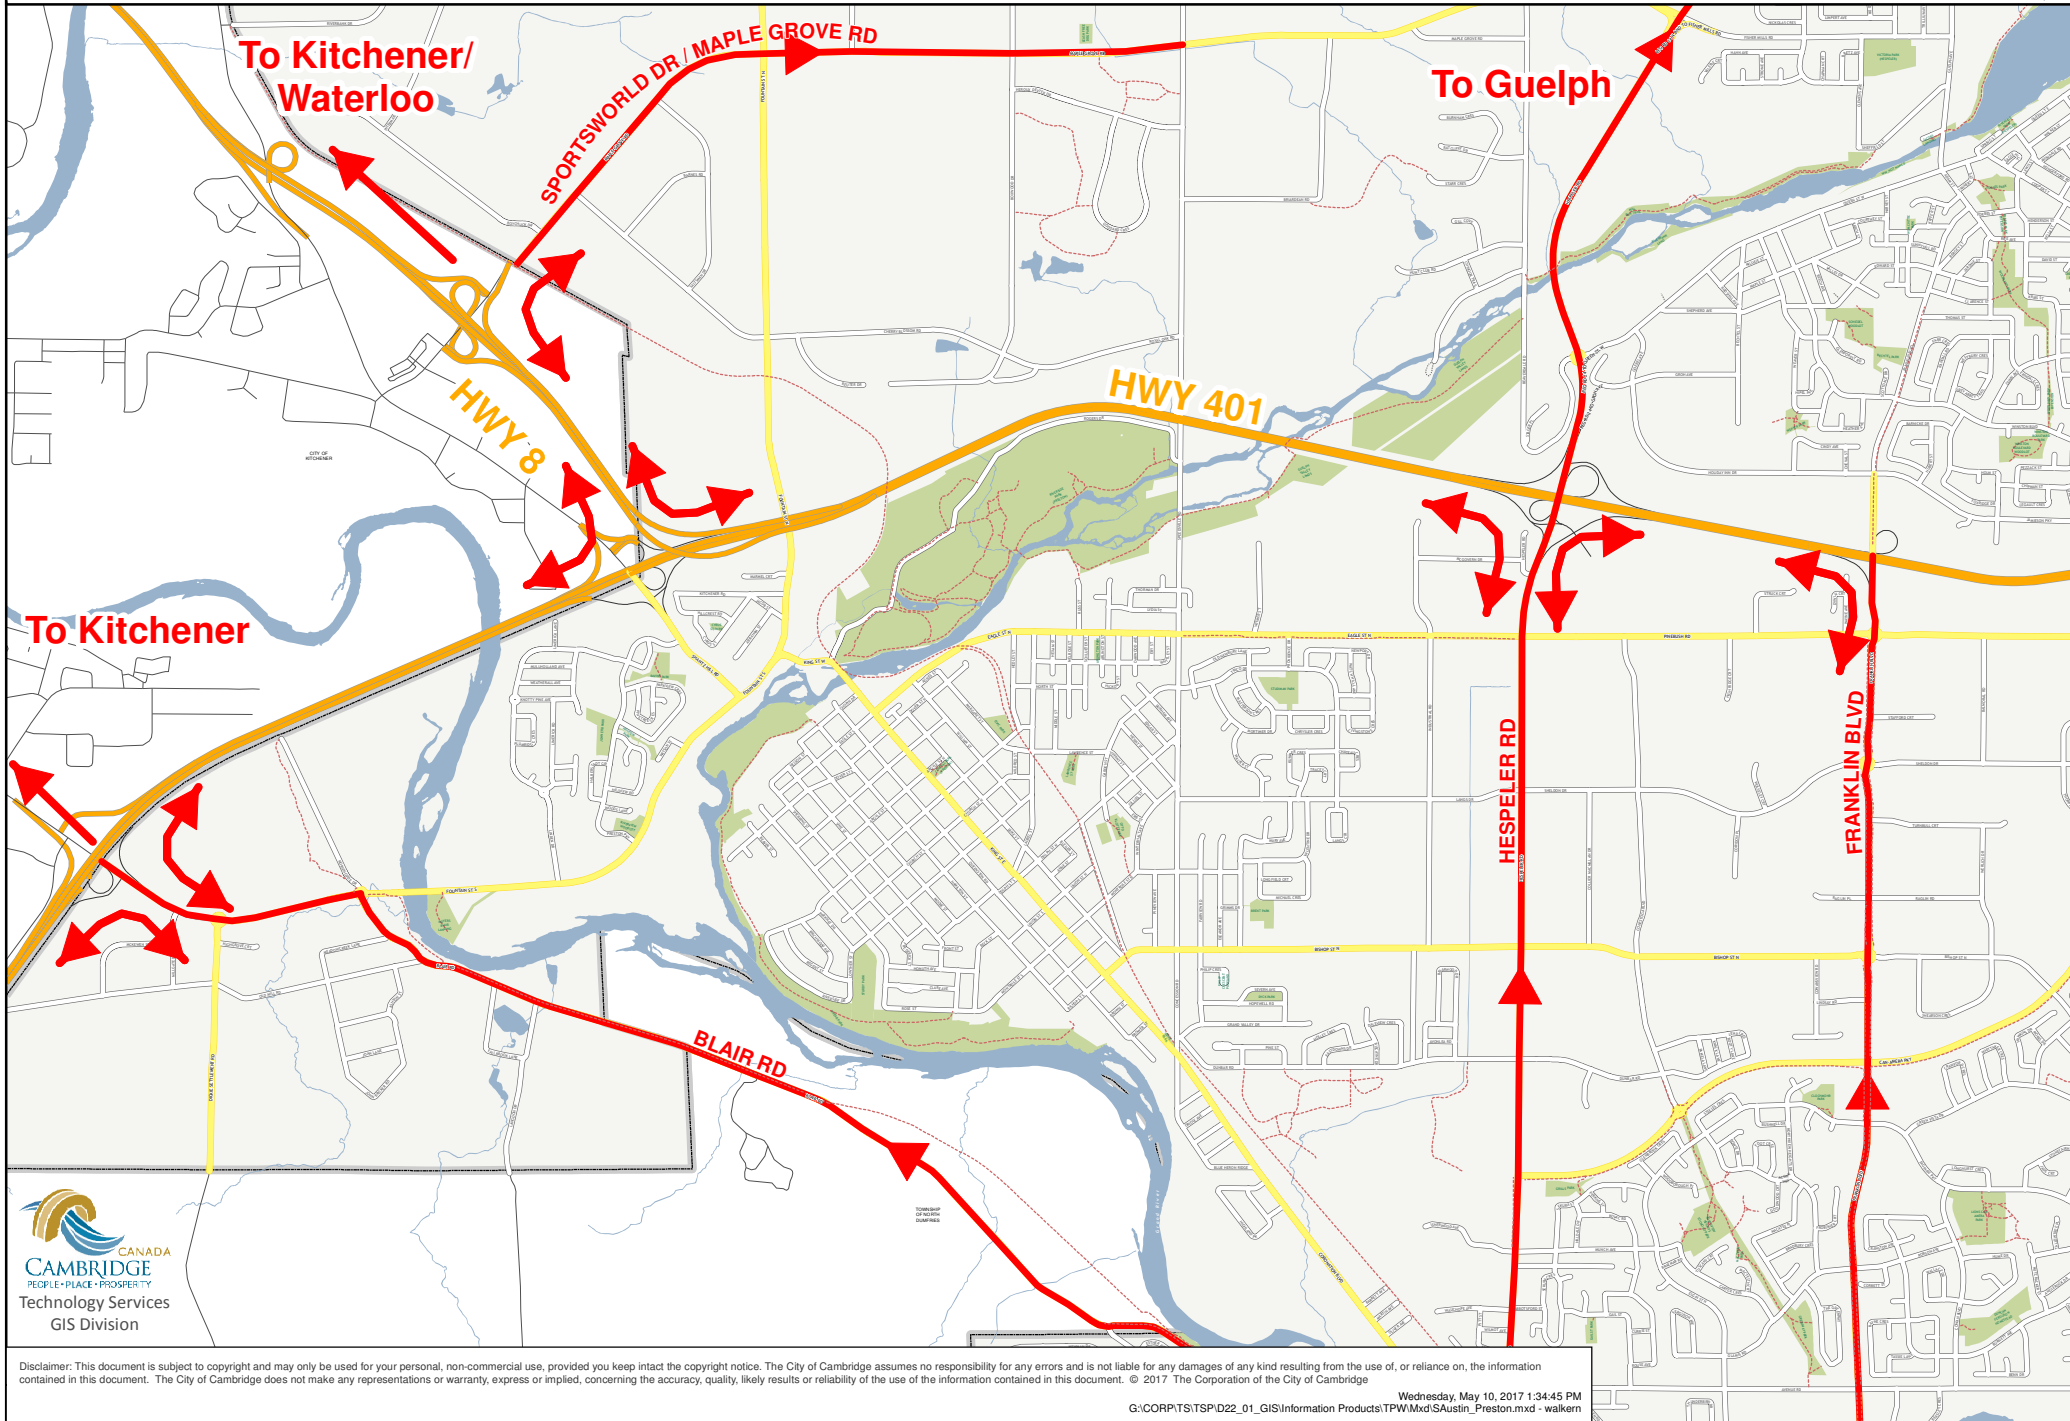

# Alternate Inter City Routes (Around Preston)

Disclaimer: This document is subject to copyright and may only be used for your personal, non-commercial use, provided you keep intact the copyright notice. The City of Cambridge assumes no responsibility for any errors and is not liable for any damages of any kind resulting from the use of, or reliance on, the information contained in this document. The City of Cambridge does not make any representations or warranty, express or implied, concerning the accuracy, quality, likely results or reliability of the use of the information contained in this document. © 2017 The Corporation of the City of Cambridge

Wednesday, May 10, 2017 1:34:45 PM  
G:\CORP\TSP\D22\_01\_GIS\Information Products\TPW\Mxd\SAustin\_Preston.mxd - walkern