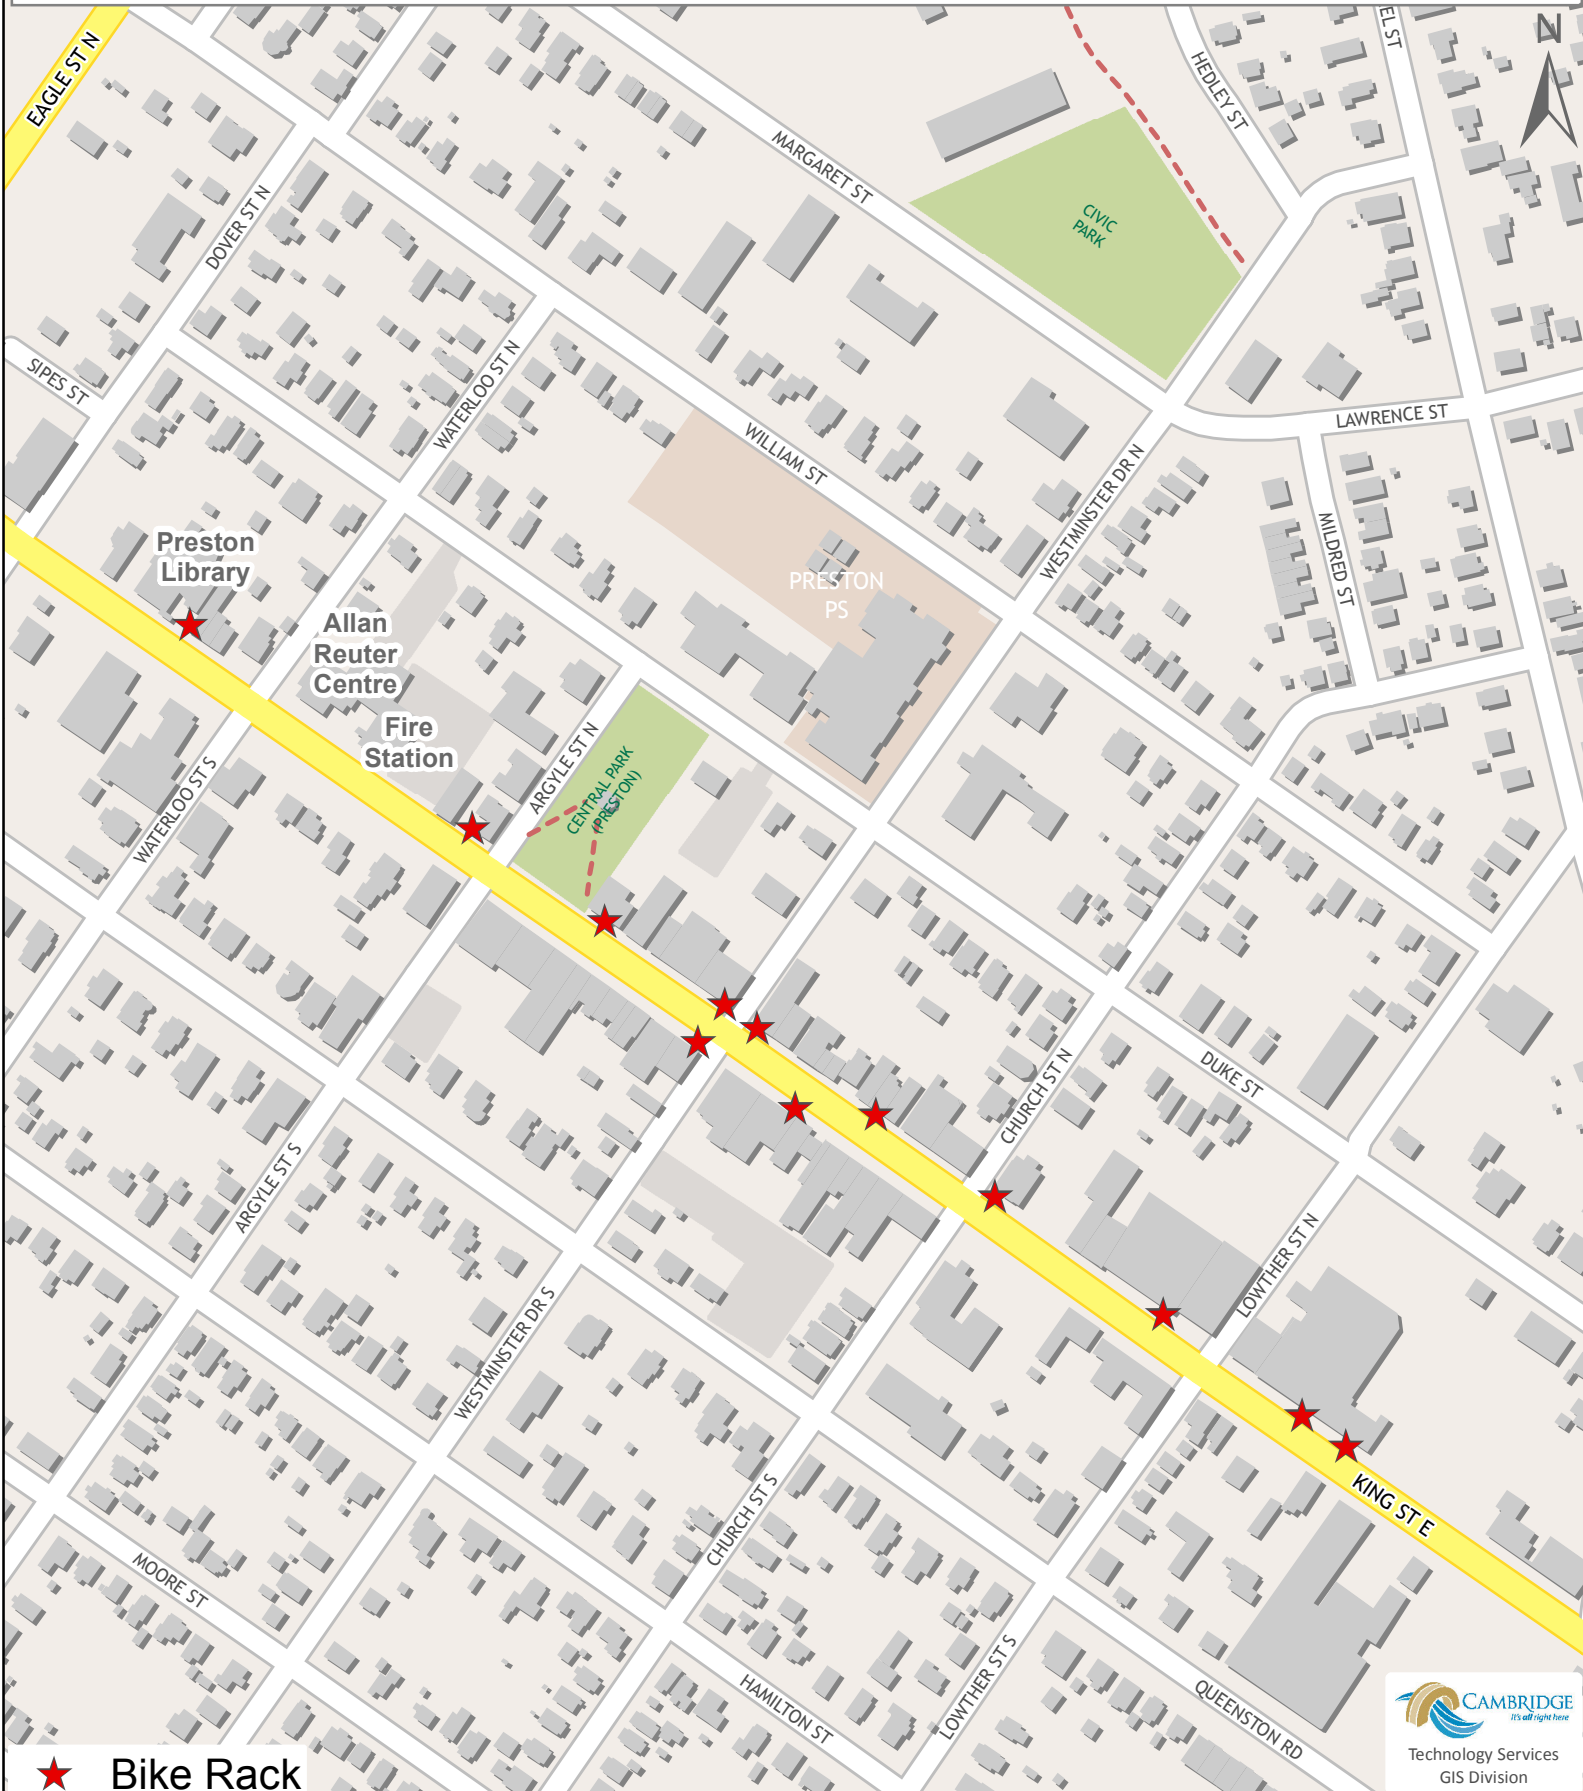

Bike Racks in Preston Towne Centre

★ Bike Rack