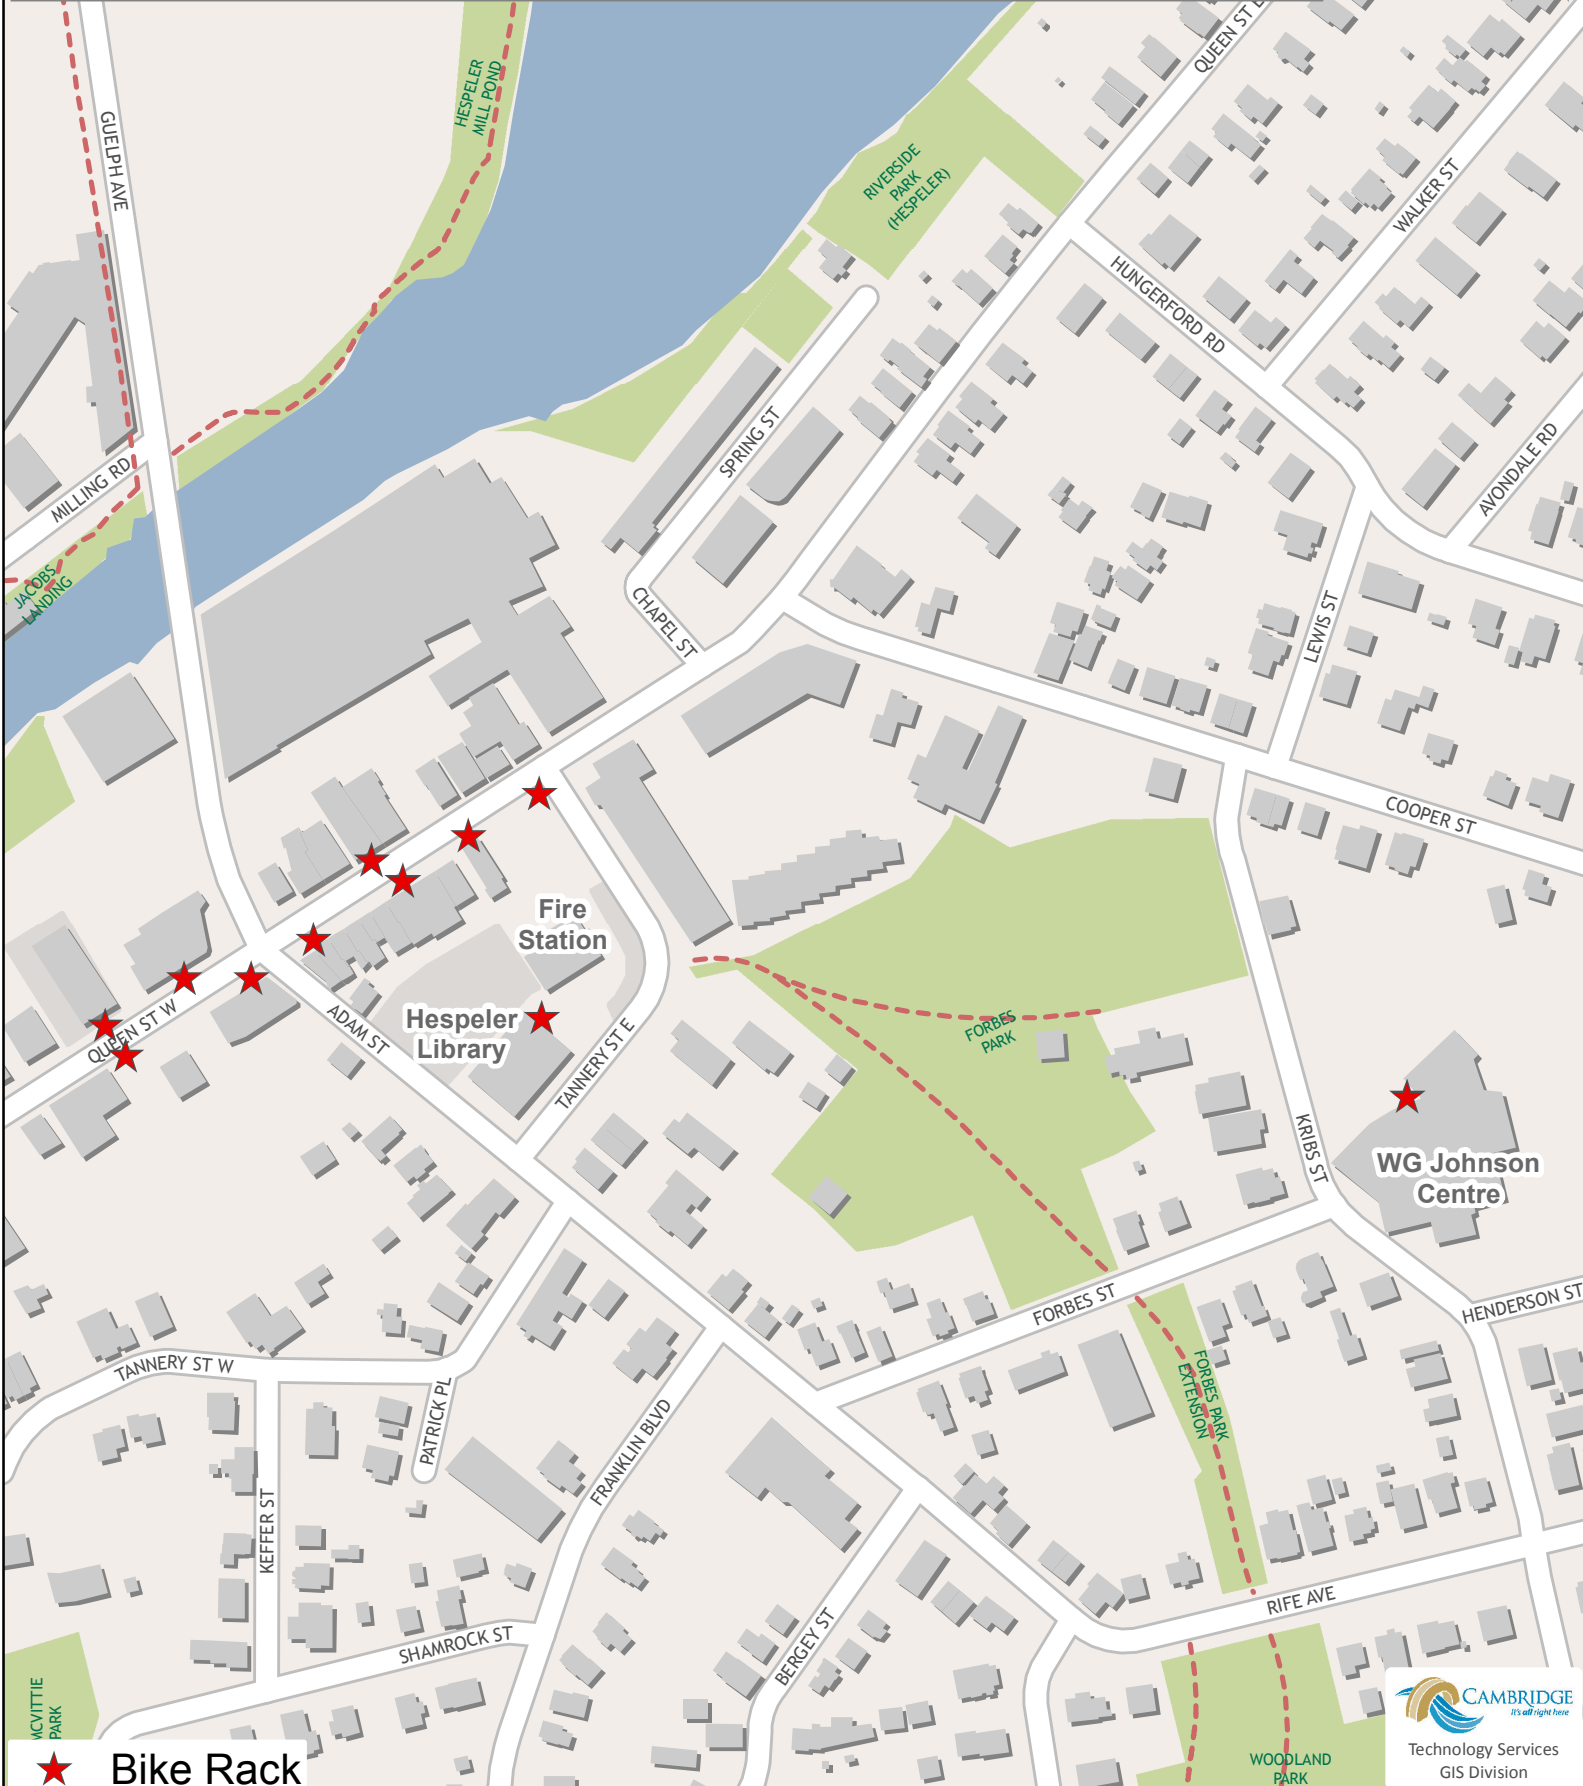

Bike Racks in Hespeler Village

★ Bike Rack