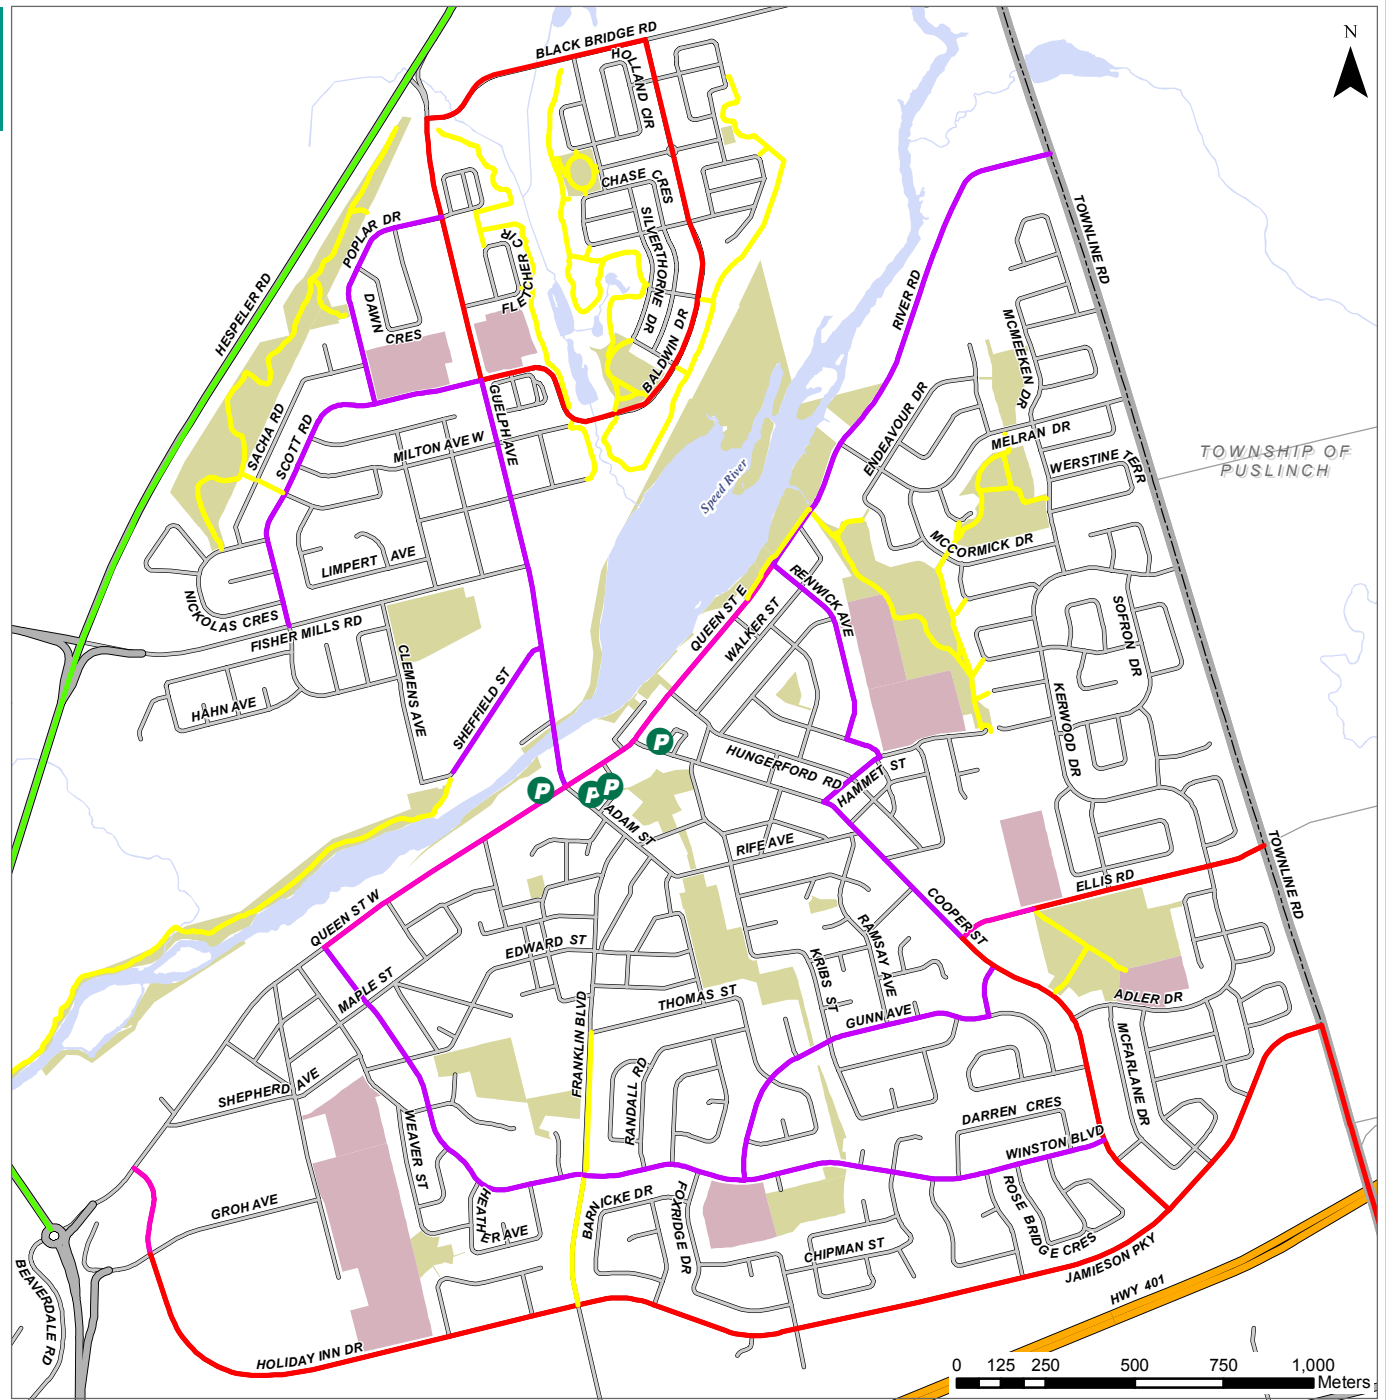

Cycling in Hespeler

Come to Hespeler and enjoy several scenic cycling routes while visiting charming local shops and bicycle friendly businesses. Explore the Speed River using trails and on-road bike routes that await you.

Cyclists must obey all traffic control devices, rules of the road and yield to road users at uncontrolled crossings.

Legend

- Public Parking
- BIKE LANE
- PATHWAY
- PAVED SHOULDER
- SIGNED ROUTE
- WIDE SHARED LANE
- School
- Park