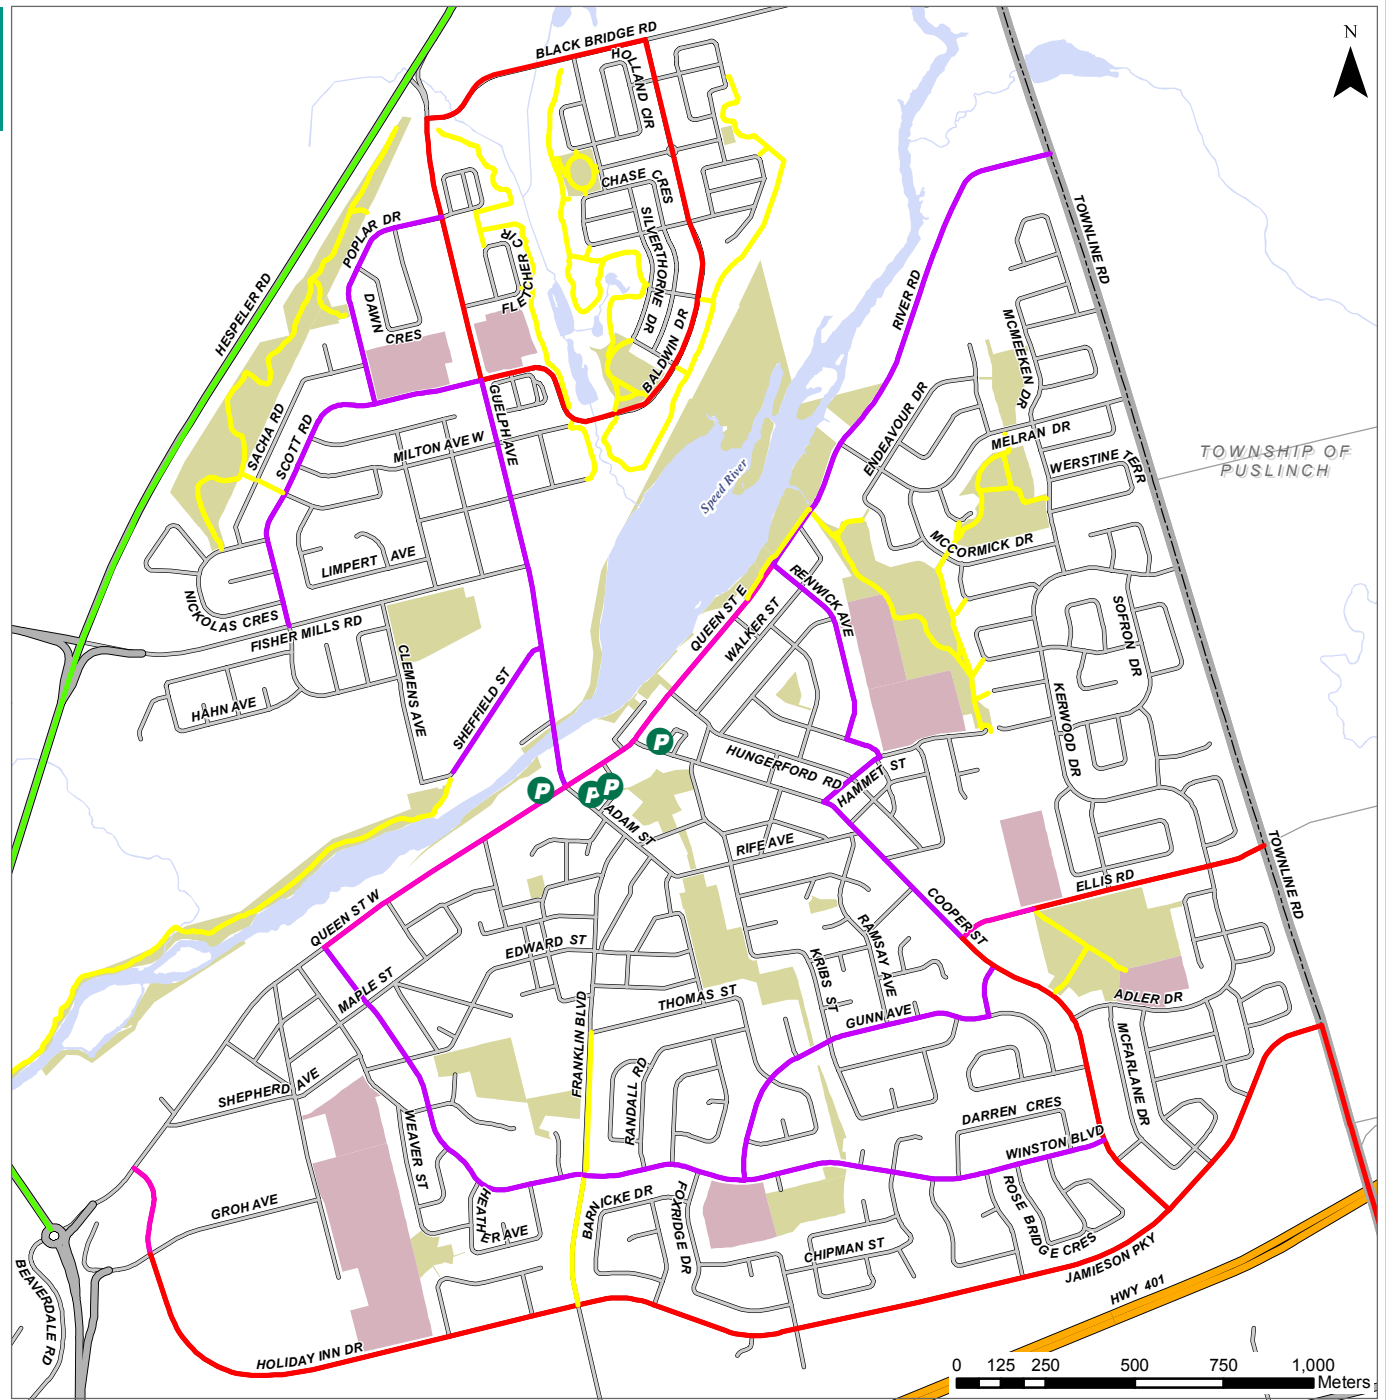

Cycling in Hespeler

Come to Hespeler and enjoy several scenic cycling routes while visiting charming local shops and bicycle friendly businesses. Explore the Speed River using trails and on-road bike routes that await you.

Cyclists must obey all traffic control devices, rules of the road and yield to road users at uncontrolled crossings.

Legend

-  Public Parking
-  BIKE LANE
-  PATHWAY
-  PAVED SHOULDER
-  SIGNED ROUTE
-  WIDE SHARED LANE
-  School
-  Park