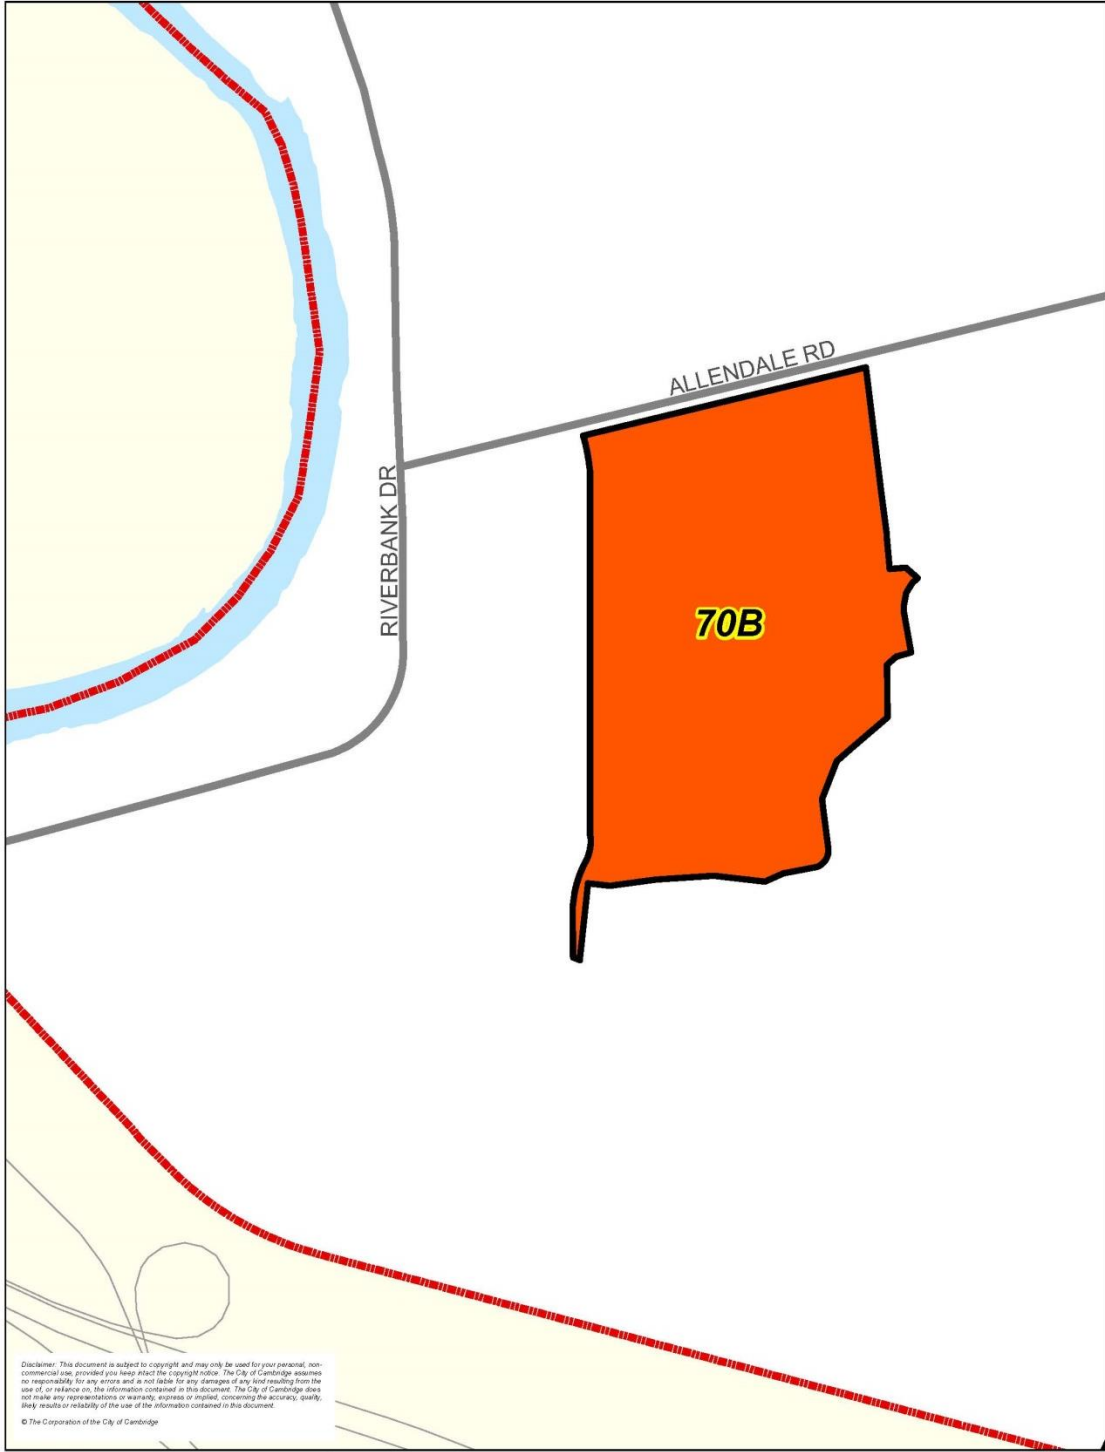

City of Cambridge Official Plan

MAP 2A
Site Specific Policies
 (See Section 8.10)
OPA 25

Legend

- City Limits
- Municipal Boundaries
- Roads - Ownership**
- Province of Ontario or Region of Waterloo
- City of Cambridge
- Site Specific (Figure Number) **70B**
- Blair Village
- Rivers and Lakes