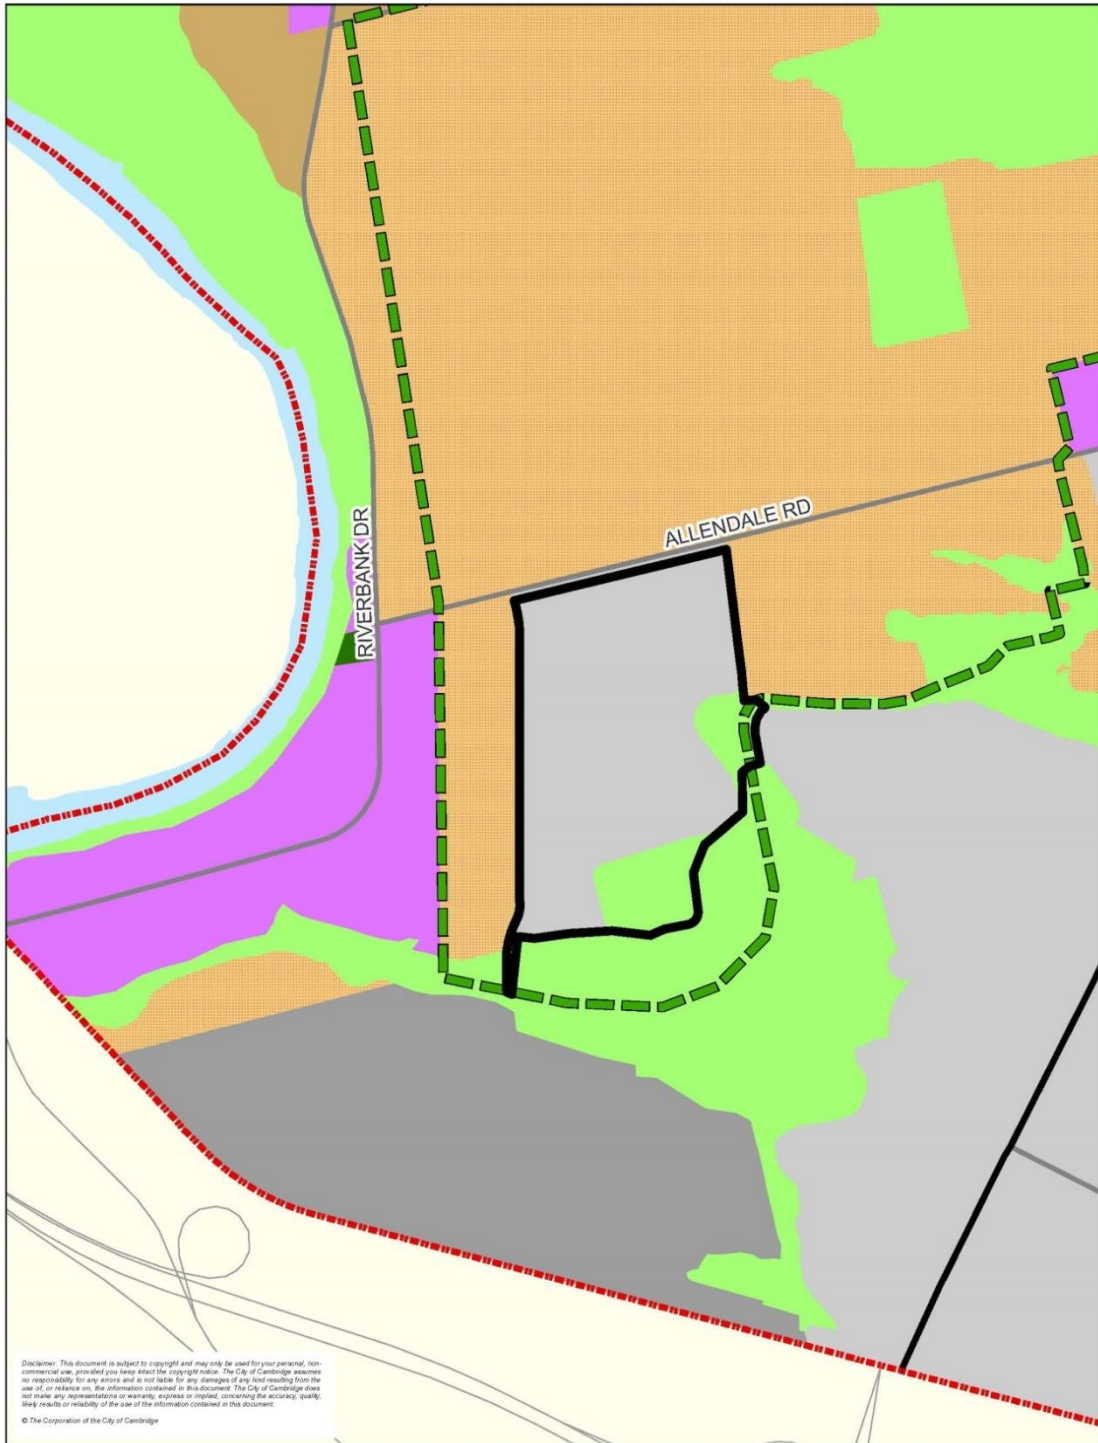

Location Maps

City of Cambridge Official Plan

MAP 2
General Land Use Plan
OPA 25