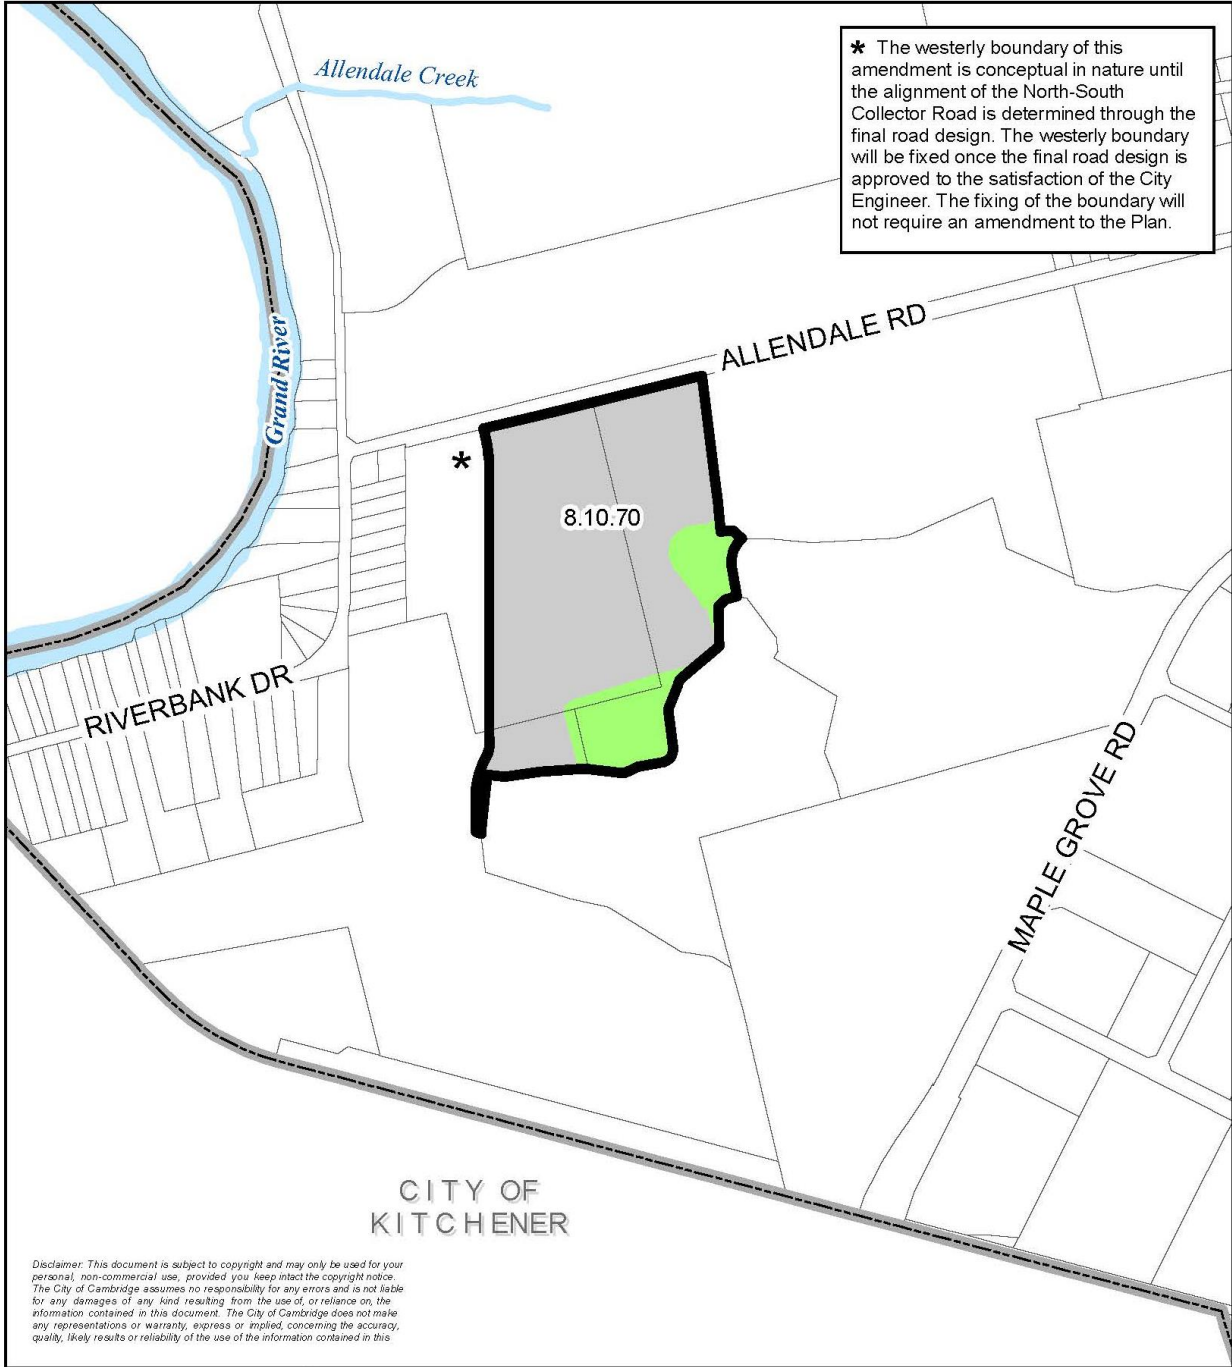

City of Cambridge Official Plan

MAP 2A
Site Specific Policies
 (See Section 8.10)
OPA 25

Legend

- City Limits
- Municipal Boundaries
- Roads - Ownership**
- Province of Ontario or Region of Waterloo
- City of Cambridge
- Site Specific (Figure Number) **70B**
- Blair Village
- Rivers and Lakes