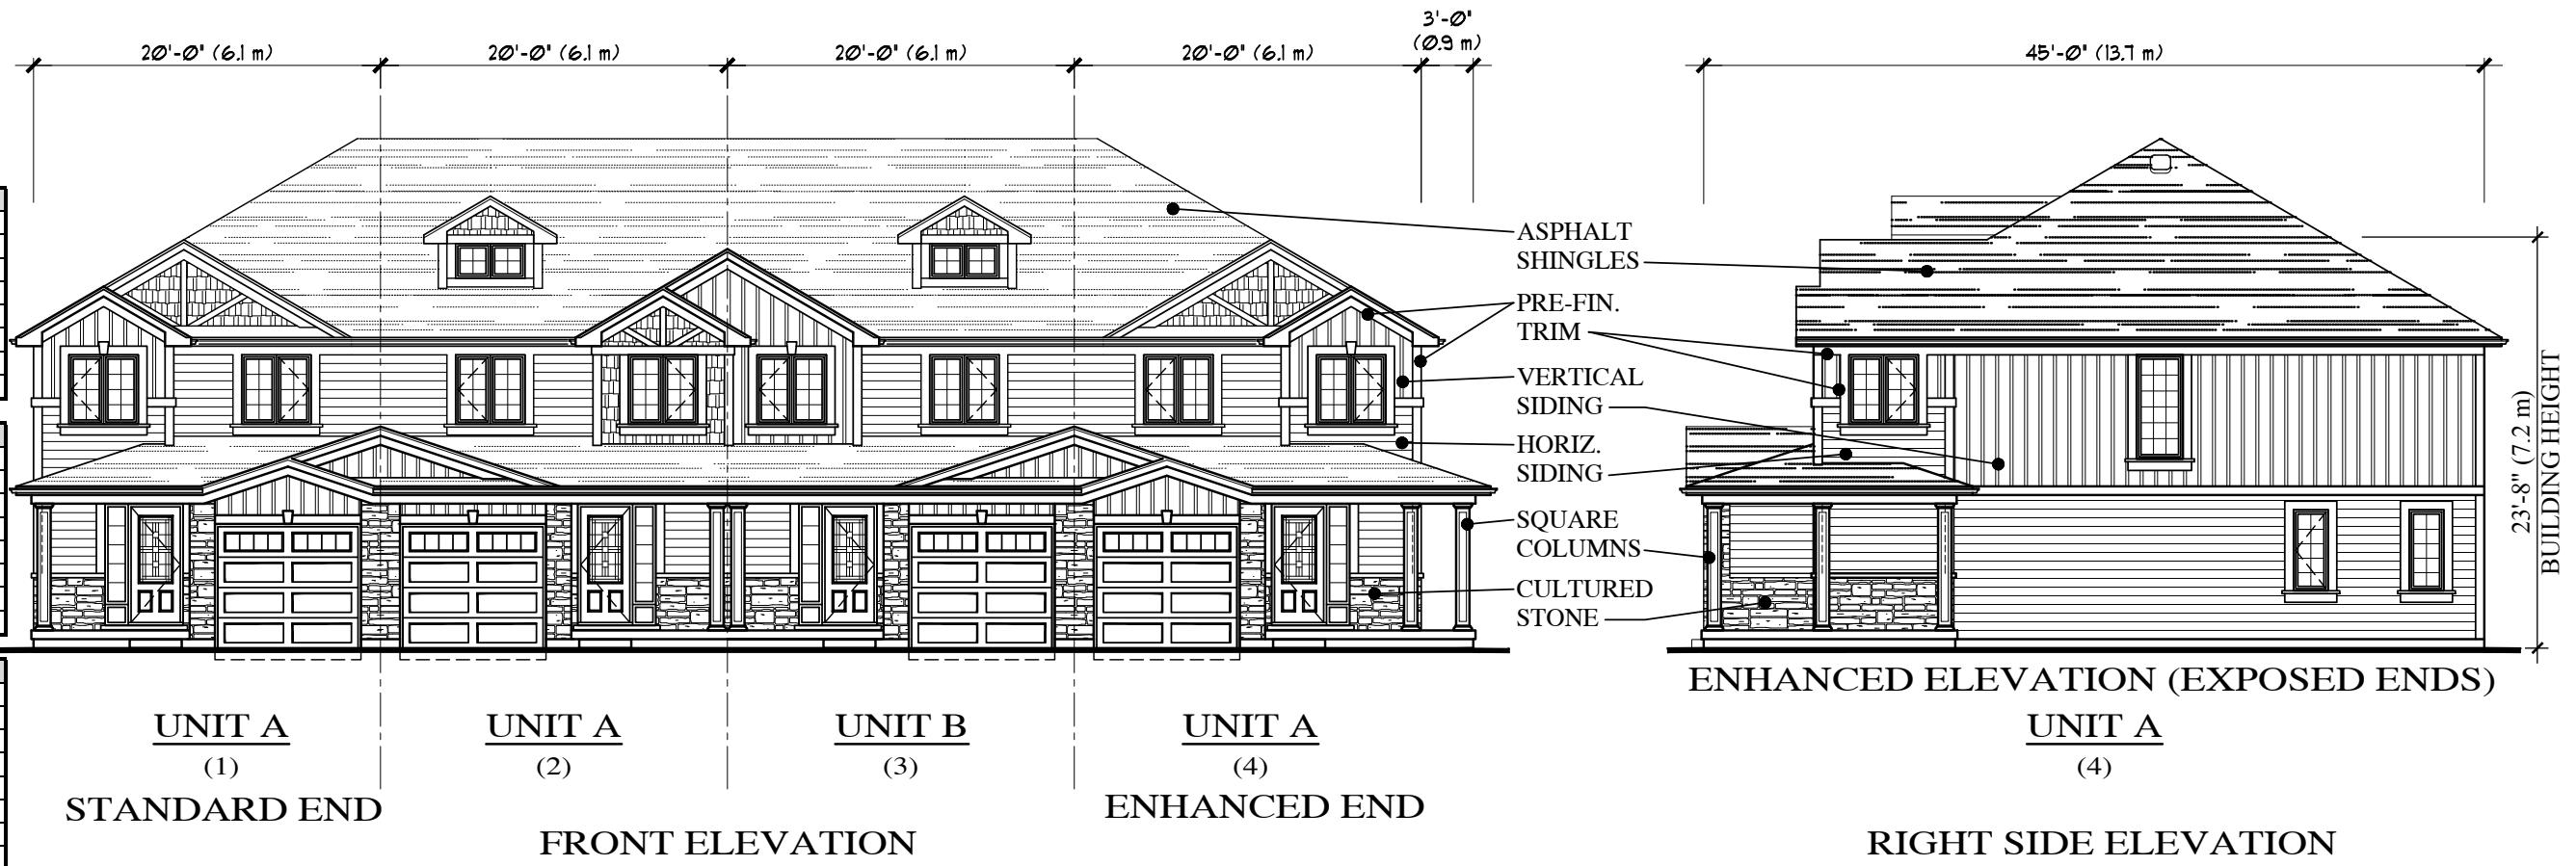

Package #2	
Shingles	driftwood
Siding	royal - olivewood
Shakes	northwoods - natural clay
Trim	royal - royal clay 913
Pillar	pt to match royal clay 913
Stone	StoneRox - precision ledge sandstone beach
Front Door	BM 2134-10 night horizon
Garage Door	BM 2134-10 night horizon

Package #3	
Shingles	Driftwood
Siding	royal - wedgewood
Shakes	northwoods - pacific blue
Trim	royal - pebble clay
Pillar	pt to match royal pebble clay
Stone	StoneRox - lime stone kawartha ridge
Front Door	BM 2135-20 stonecutter
Garage Door	pt to match royal pebble clay

Package #4	
Shingles	Driftwood
Siding	royal - pebble clay
Shakes	northwoods siding - sable brown
Trim	royal - comm brown
Pillar	pt to match royal pebble clay
Stone	StoneRox - precision ledge delhi harvest
Front Door	BM CC-542 Willow
Garage Door	BM CC-542 Willow

Package #5	
Shingles	Weatherwood
Siding	royal - wicker
Shakes	northwoods - savannah wicker
Trim	royal - cactus 6700
Pillar	pt to match cactus
Stone	StoneRox - dry stack stone beaverton bronze
Front Door	BM CC-542 Willow
Garage Door	BM CC-542 Willow

Package #6	
Shingles	Dual Black
Siding	royal - ironstone
Shakes	northwoods - granite gray
Trim	royal - charcoal
Pillar	BM HC-168 Chelsea Gray
Stone	StoneRox - precision ledge charcoal/loyalist grey
Front Door	BM 2120-10 Jet Black
Garage Door	BM HC-168 Chelsea Gray