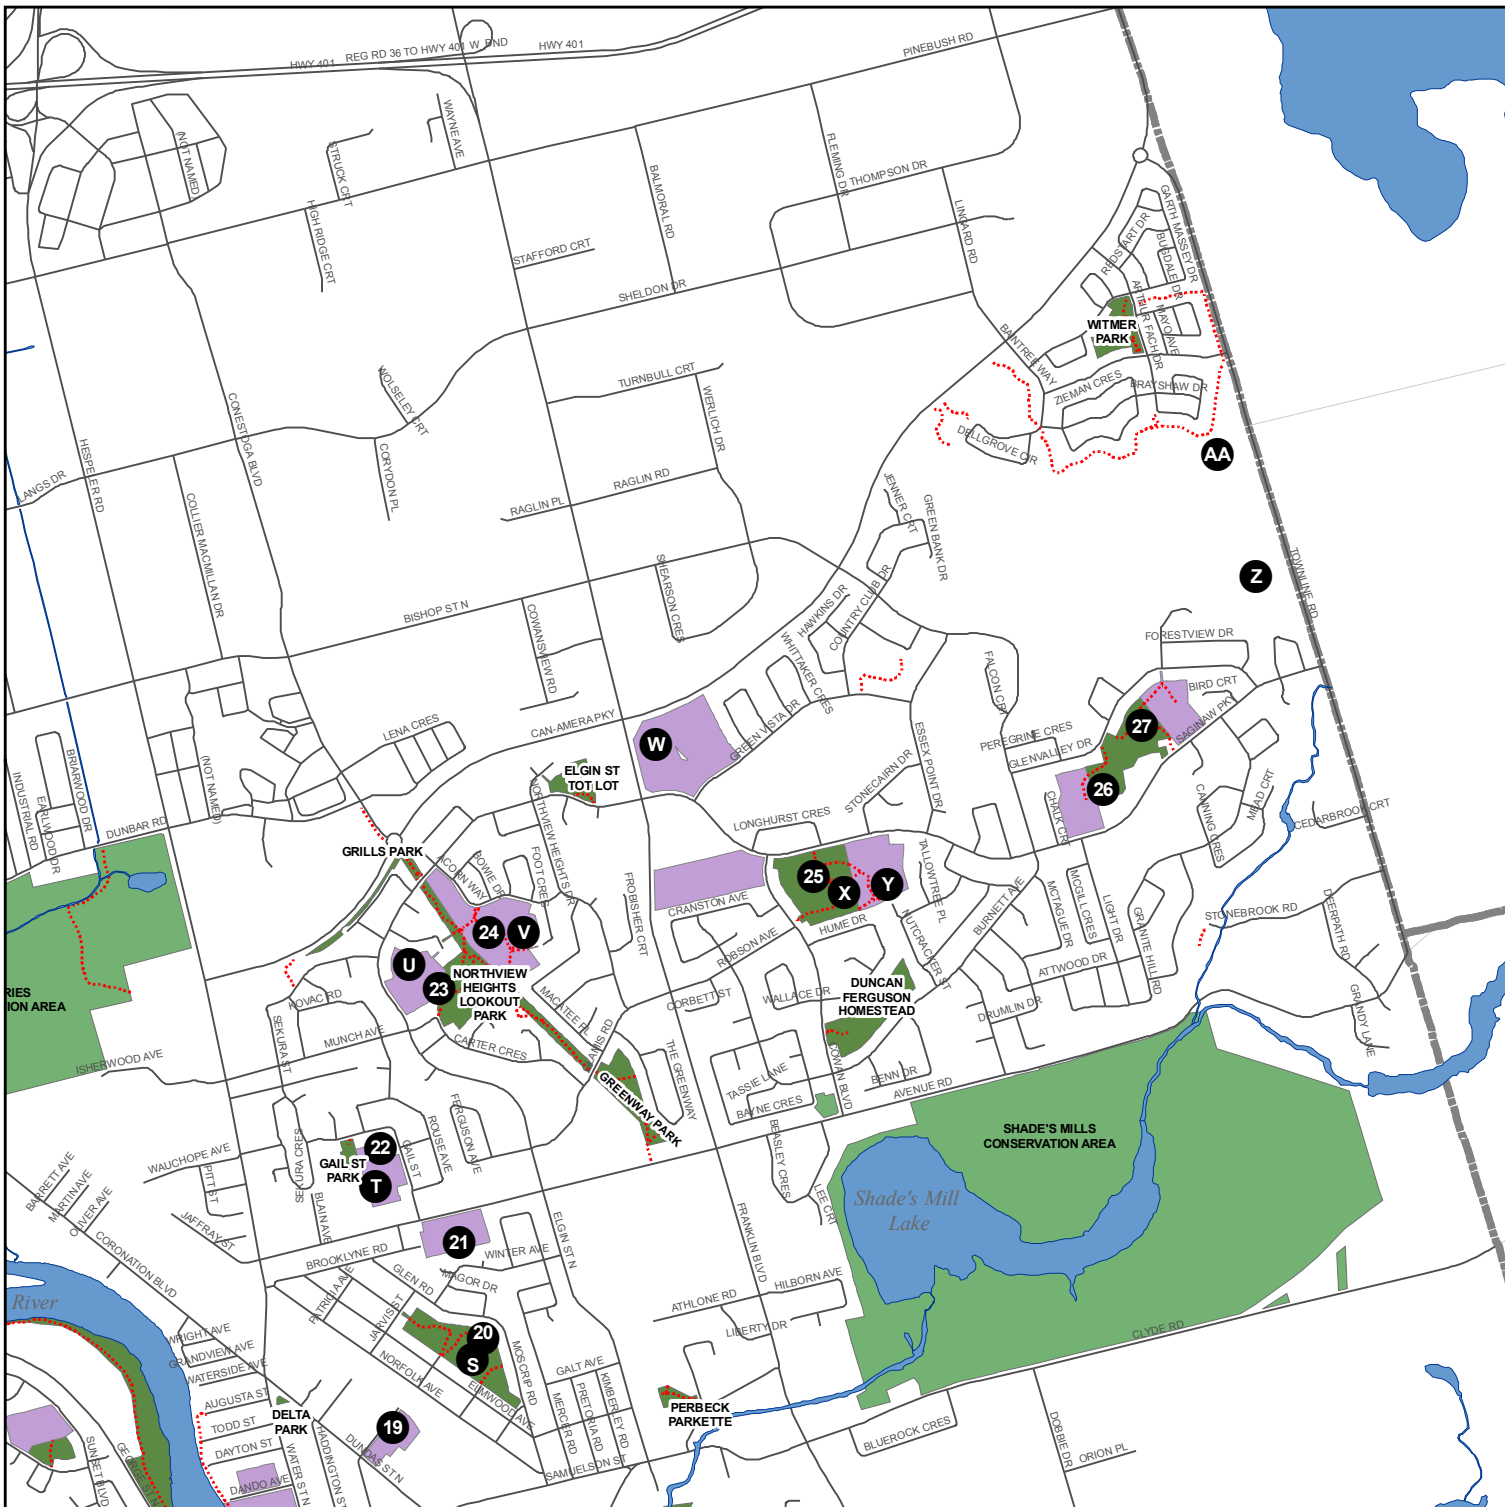

# Cambridge East Central

## Legend

-  SportsFacilities Legend
-  Schools
-  Parks
-  Conservation Land
-  City Boundary

## Baseball

- 19 Manchester School
- 20 Gordon Chaplin Park
- 21 St. Peter's School
- 22 Avenue Road School
- 23 Elgin St School
- 24 Christ the King School
- 25 Lions Can Amera Park
- 26 A Wayne Taylor Park - Mother Theresa School - SBI Red
- 27 A Wayne Taylor Park - Saginaw Public - SB2 Green

## Soccer

- S Gordon Chaplin Park
- T Avenue Road School
- U Elgin St School
- V Christ the King School
- W St. Benedict's High School
- X Lions Can Amera Park - Mini's (3)
- Y Clemens Mills School - Junior
- Z Portuguese Club of Cambridge
- AA Italian Club of Cambridge