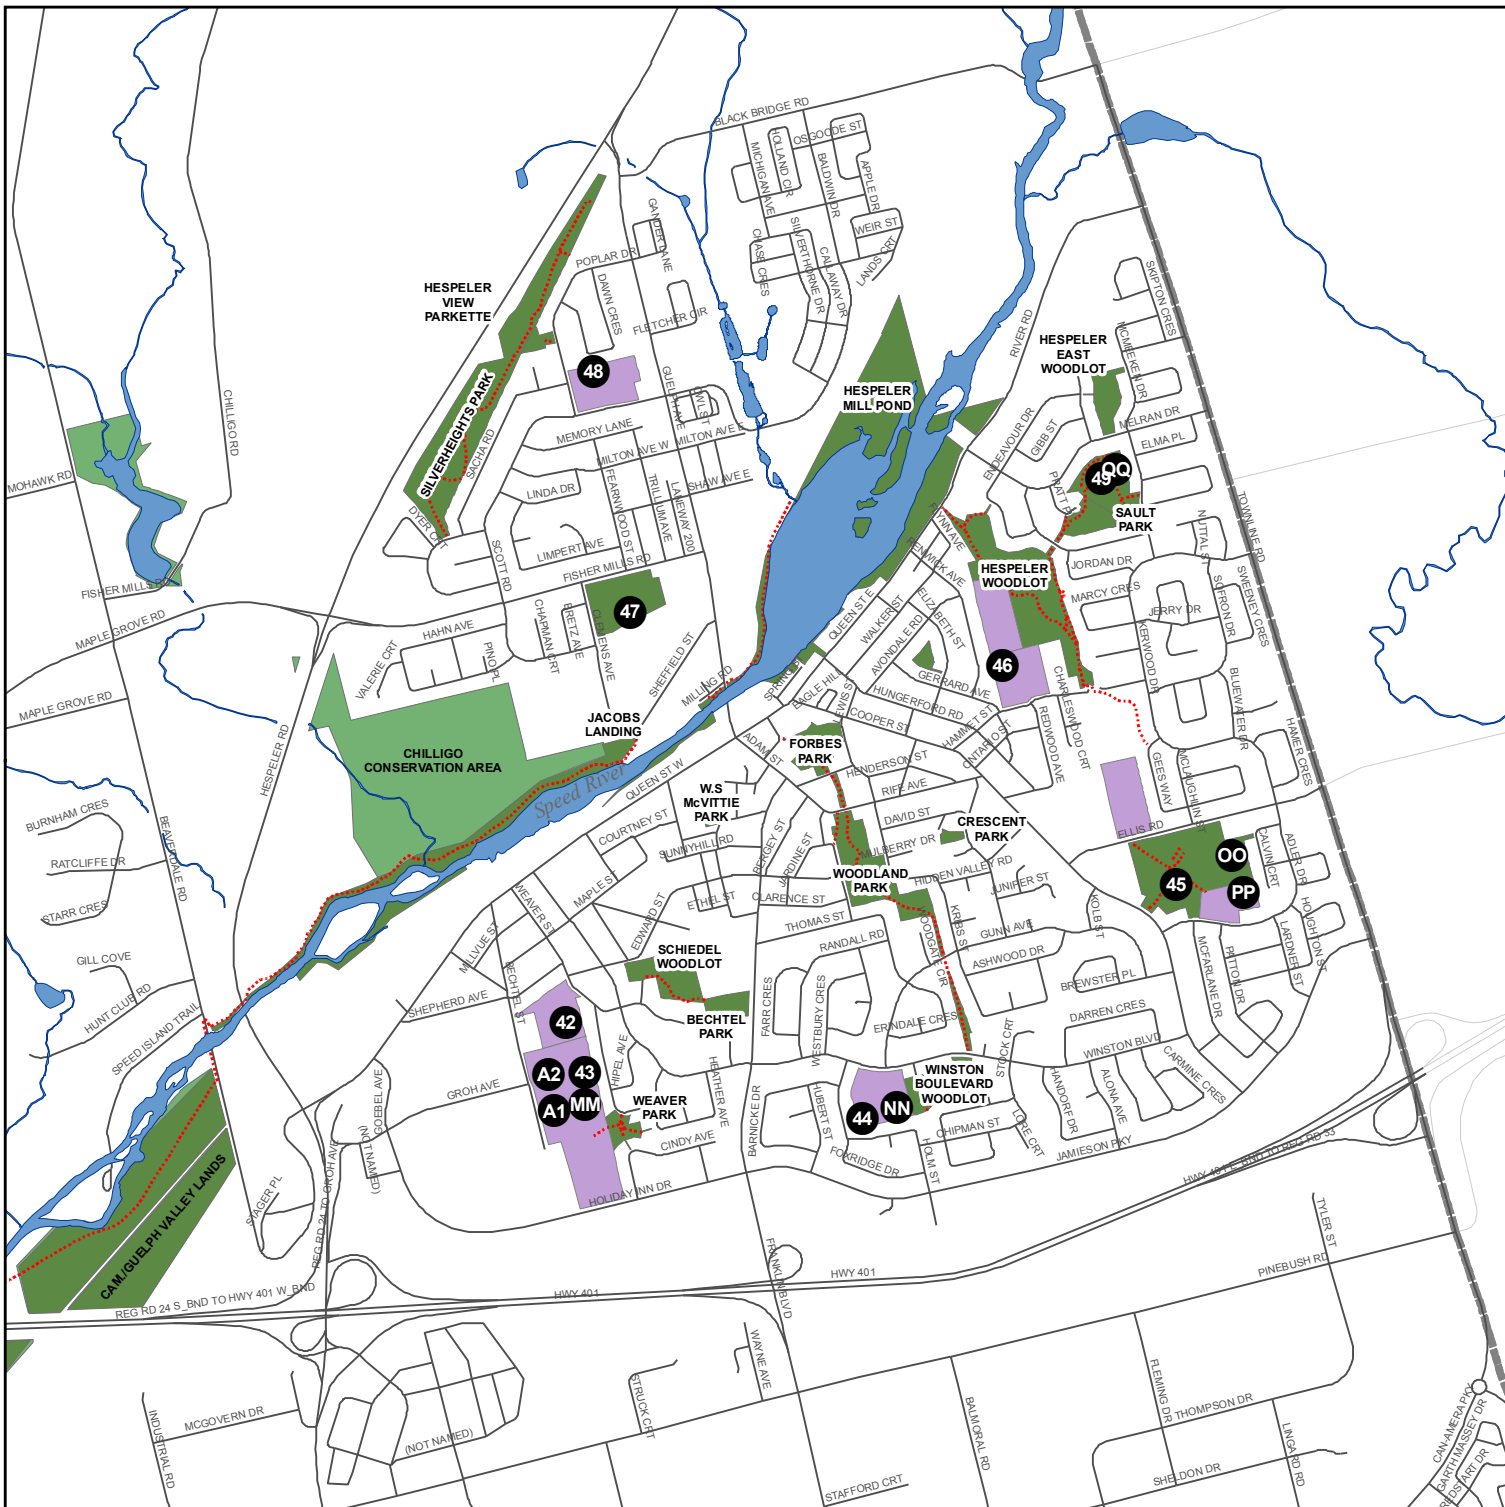

Cambridge North

Legend

-  Sports Facilities Legend
-  Schools
-  Parks
-  Conservation Land
-  City Boundary

Baseball

- 42 Centennial School - Red, White, Green, Orange
- 43 Jacob Hespeler Secondary Yellow, Blue and Black
- 44 Hespeler Public School
- 45 Hespeler Optimist Park
- 46 Our Lady of Fatima
- 47 Victoria Park
- 48 Silverheights School
- 49 Sault Park

Football

- A1 Jacob Hespeler Secondary Lower, North

Soccer

- MM Jacob Hespeler Secondary Upper
- NN Hespeler Public School
- OO Hespeler Optimist Park - Mini's
- PP St. Elizabeth School
- QQ Sault Park

Not to Scale