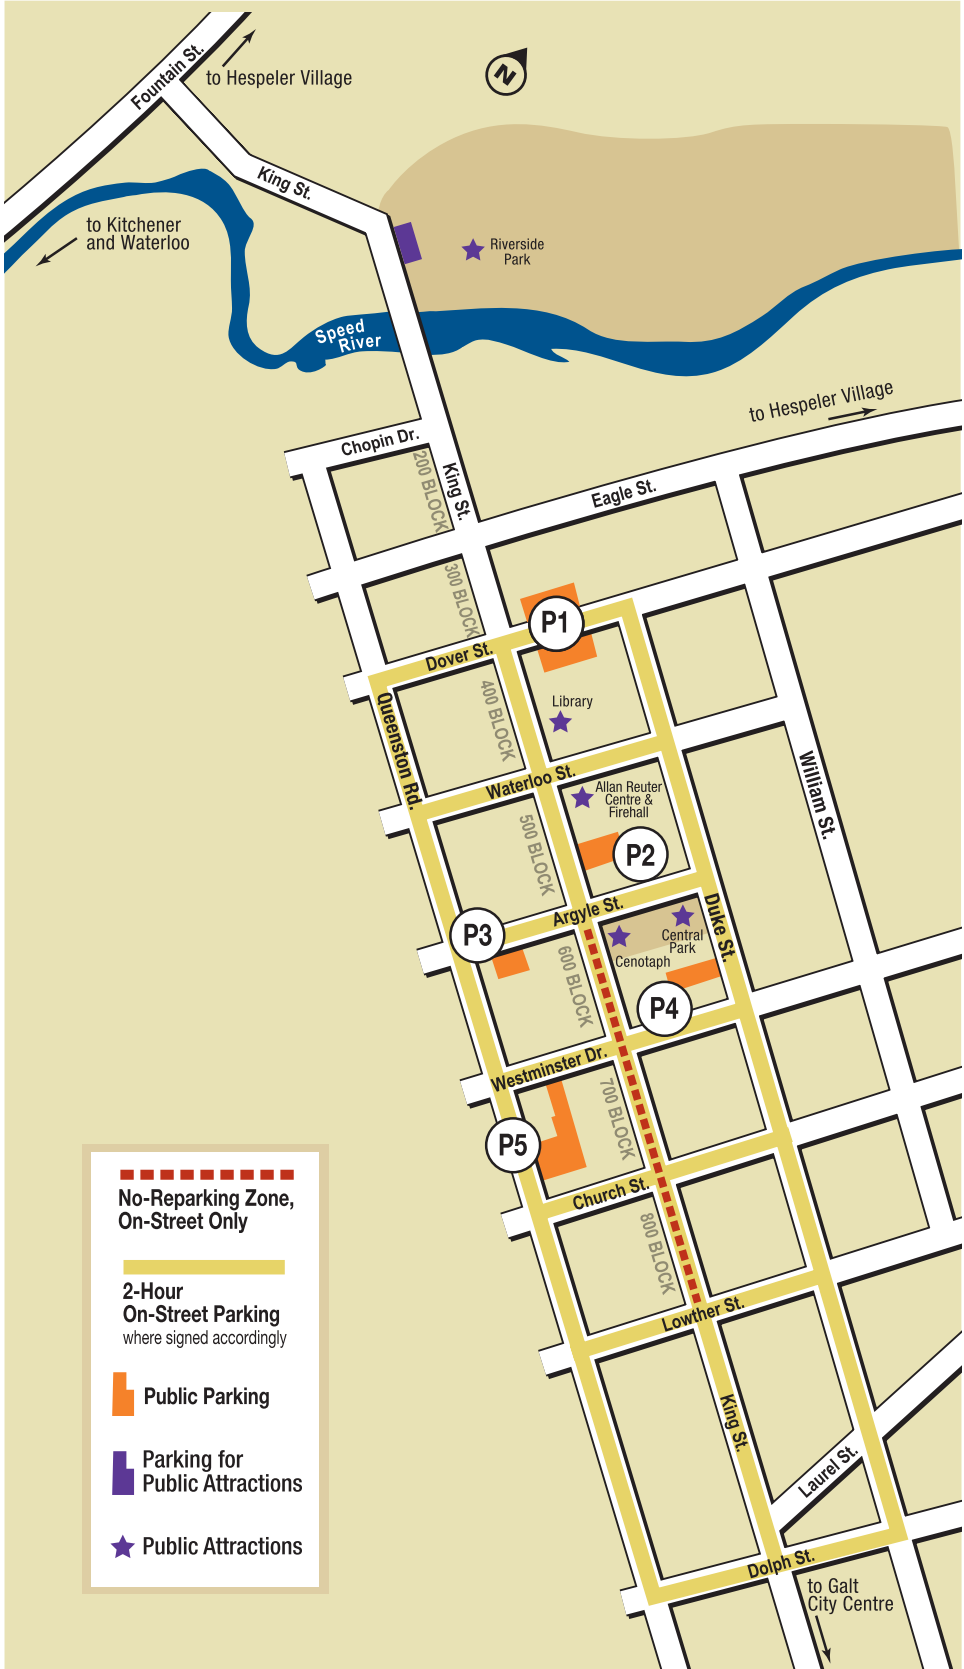

# Public Parking in Preston Towne Centre

- No-Reparking Zone, On-Street Only
- 2-Hour On-Street Parking where signed accordingly
- Public Parking
- Parking for Public Attractions
- Public Attractions

- P1 Dover St. Lot:  
12 Hours Free Parking
- P2 King St. Lot:  
Pay & Display (first 2 hours free),  
Permit Parking
- P3 Argyle St. Lot:  
2 Hours Free Parking  
Permit Parking
- P4 Duke St. Lot:  
2 Hours Free Parking  
Permit Parking
- P5 Queenston Rd. Lot:  
Pay & Display (first 2 hours free),  
Permit Parking

Core Areas Locator Map

For Grand River Transit (GRT) Information check [www.grt.ca](http://www.grt.ca)  
or call the GRT Info line: 519.585.7555

For City of Cambridge Parking Information call 519.740.4682

[www.cambridge.ca](http://www.cambridge.ca)

The information on this map is subject to change.