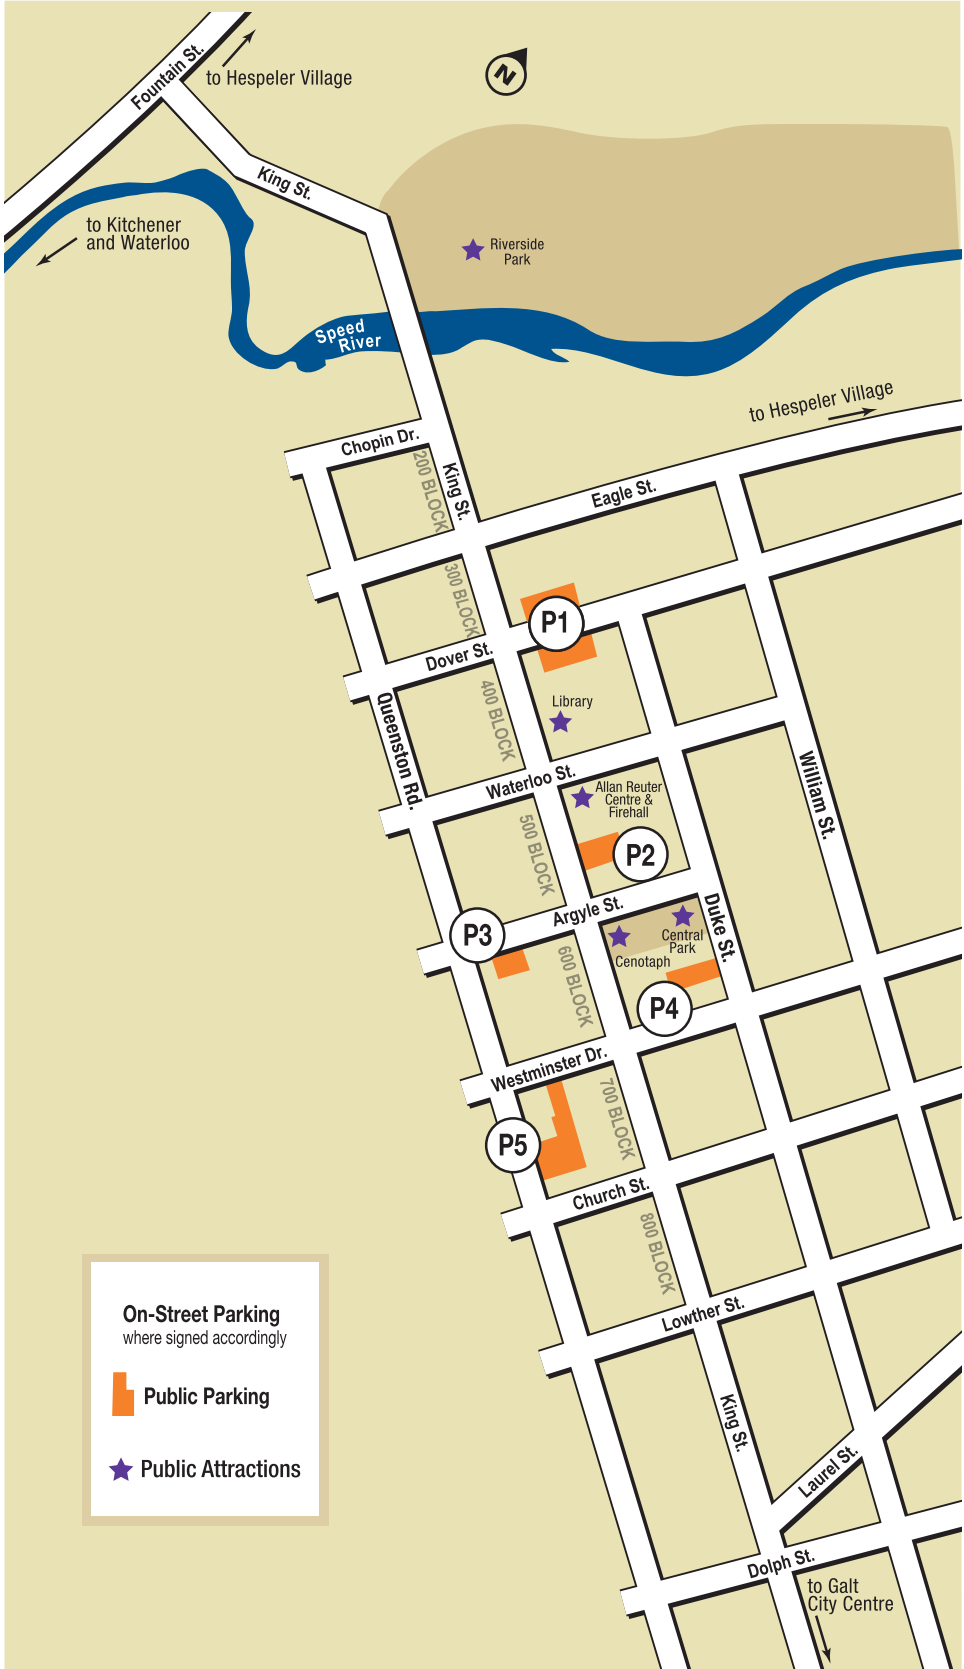

# Public Parking in Preston Towne Centre

**On-Street Parking**  
where signed accordingly

**Public Parking**

**Public Attractions**

- **P1 Dover St. Lot:**  
12 Hours Free Parking (except Sundays)
- **P2 King St. Lot:**  
Pay & Display (first 2 hours free),  
Permit Parking
- **P3 Argyle St. Lot:**  
2 Hours Free Parking  
Permit Parking
- **P4 Duke St. Lot:**  
2 Hours Free Parking  
Permit Parking
- **P5 Queenston Rd. Lot:**  
Pay & Display (first 2 hours free),  
Permit Parking

Core Areas Locator Map

The information on this graphic is subject to change.  
Last Revision: December 2011  
Maintained by the Graphics Department, City of Cambridge

For Grand River Transit (GRT) Information check [www.grt.ca](http://www.grt.ca)  
or call the GRT Info line: 519.585.7555