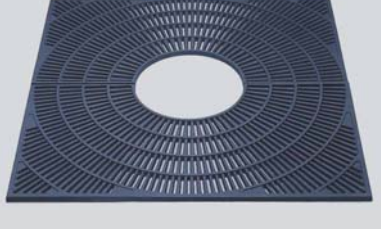

Coloured Concrete

Granite Curb

Tree Grates

FURNISHINGS

Benches

Litter Receptacle

Bike Locks

Charlottetown, P.E.I.