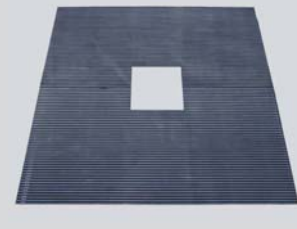

Coloured Concrete

Granite Curb

Tree Grates

FURNISHINGS

Benches

Litter Receptacle

Bike Locks

Charlottetown, P.E.I.