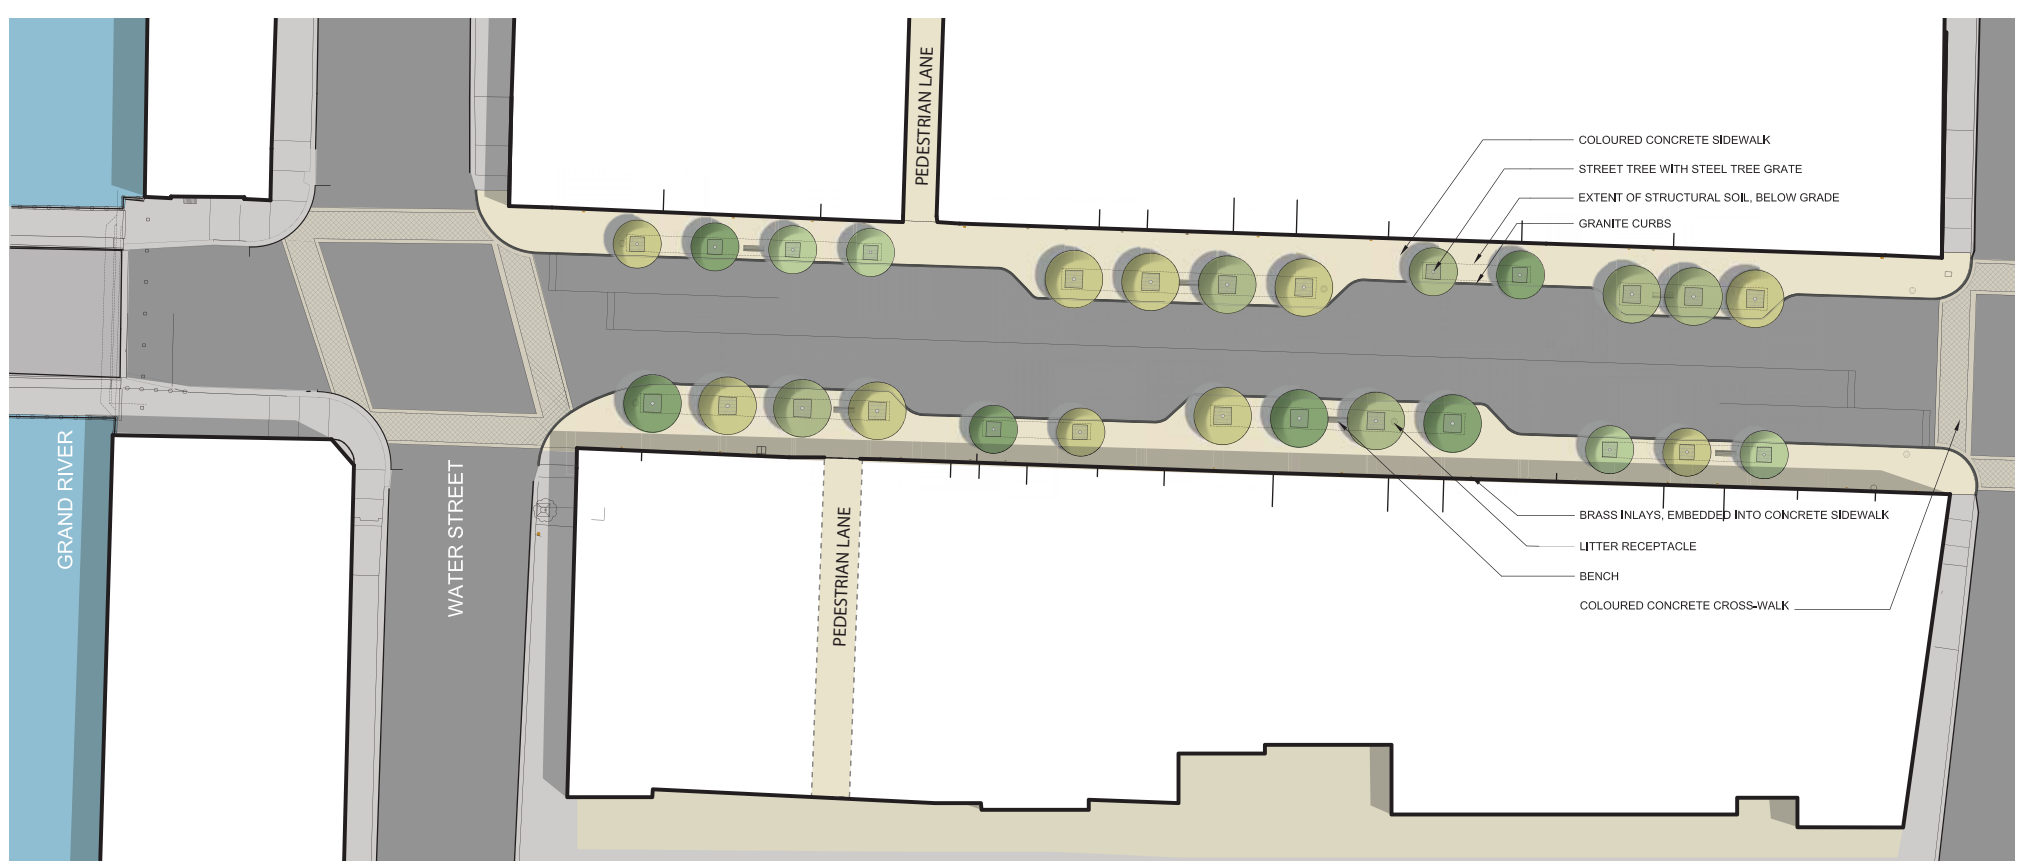

CAMBRIDGE

MAIN STREET PLAN + URBAN DESIGN GUIDELINES

STREETSCAPE MASTERPLAN

PRECEDENTS

Barcelona, Spain

Bath, England

Cambridge, England

MATERIALS

Coloured Concrete

Granite Curb

Tree Grates

FURNISHINGS

Benches

Litter Receptacle

Bike Locks

Charlottetown, P.E.I.