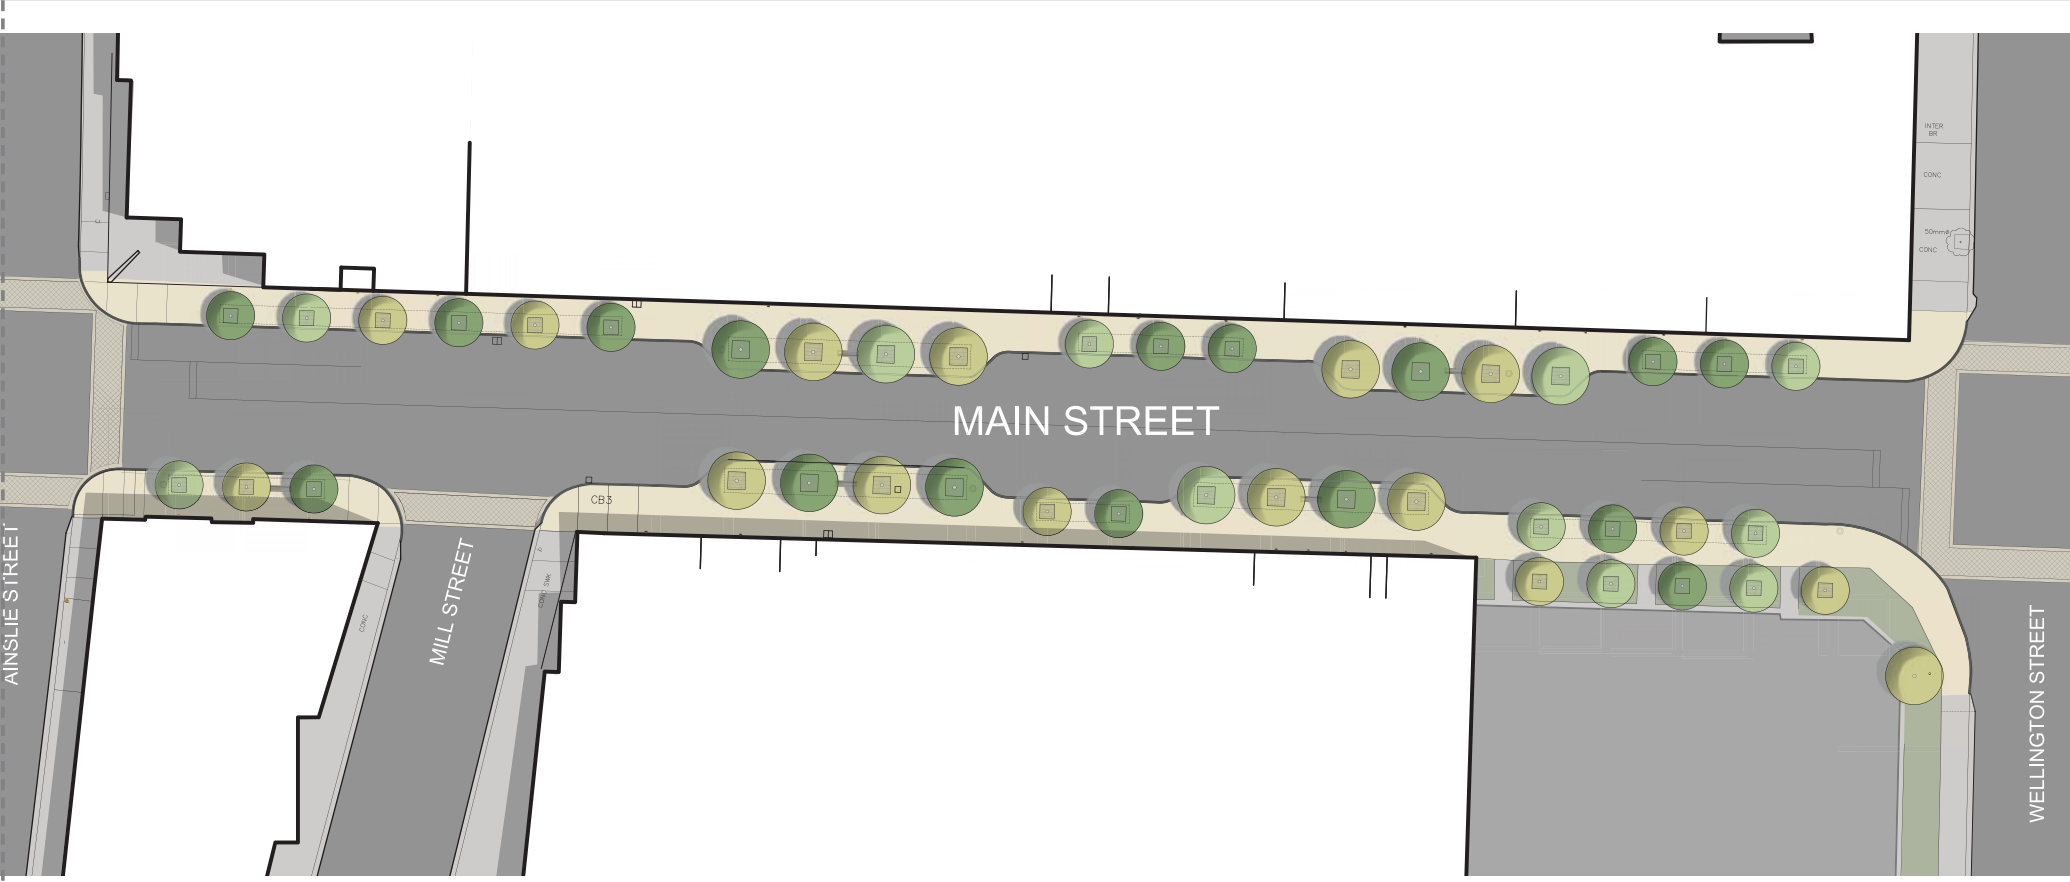

Coloured Concrete

Granite Curb

Tree Grates

FURNISHINGS

Benches

Litter Receptacle

Bike Locks

Charlottetown, P.E.I.