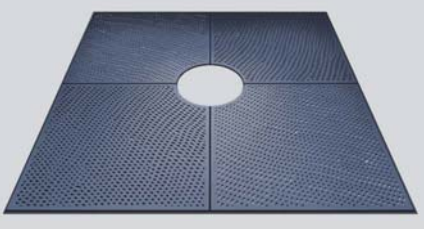

Coloured Concrete

Granite Curb

Tree Grates

FURNISHINGS

Benches

Litter Receptacle

Bike Locks

Charlottetown, P.E.I.