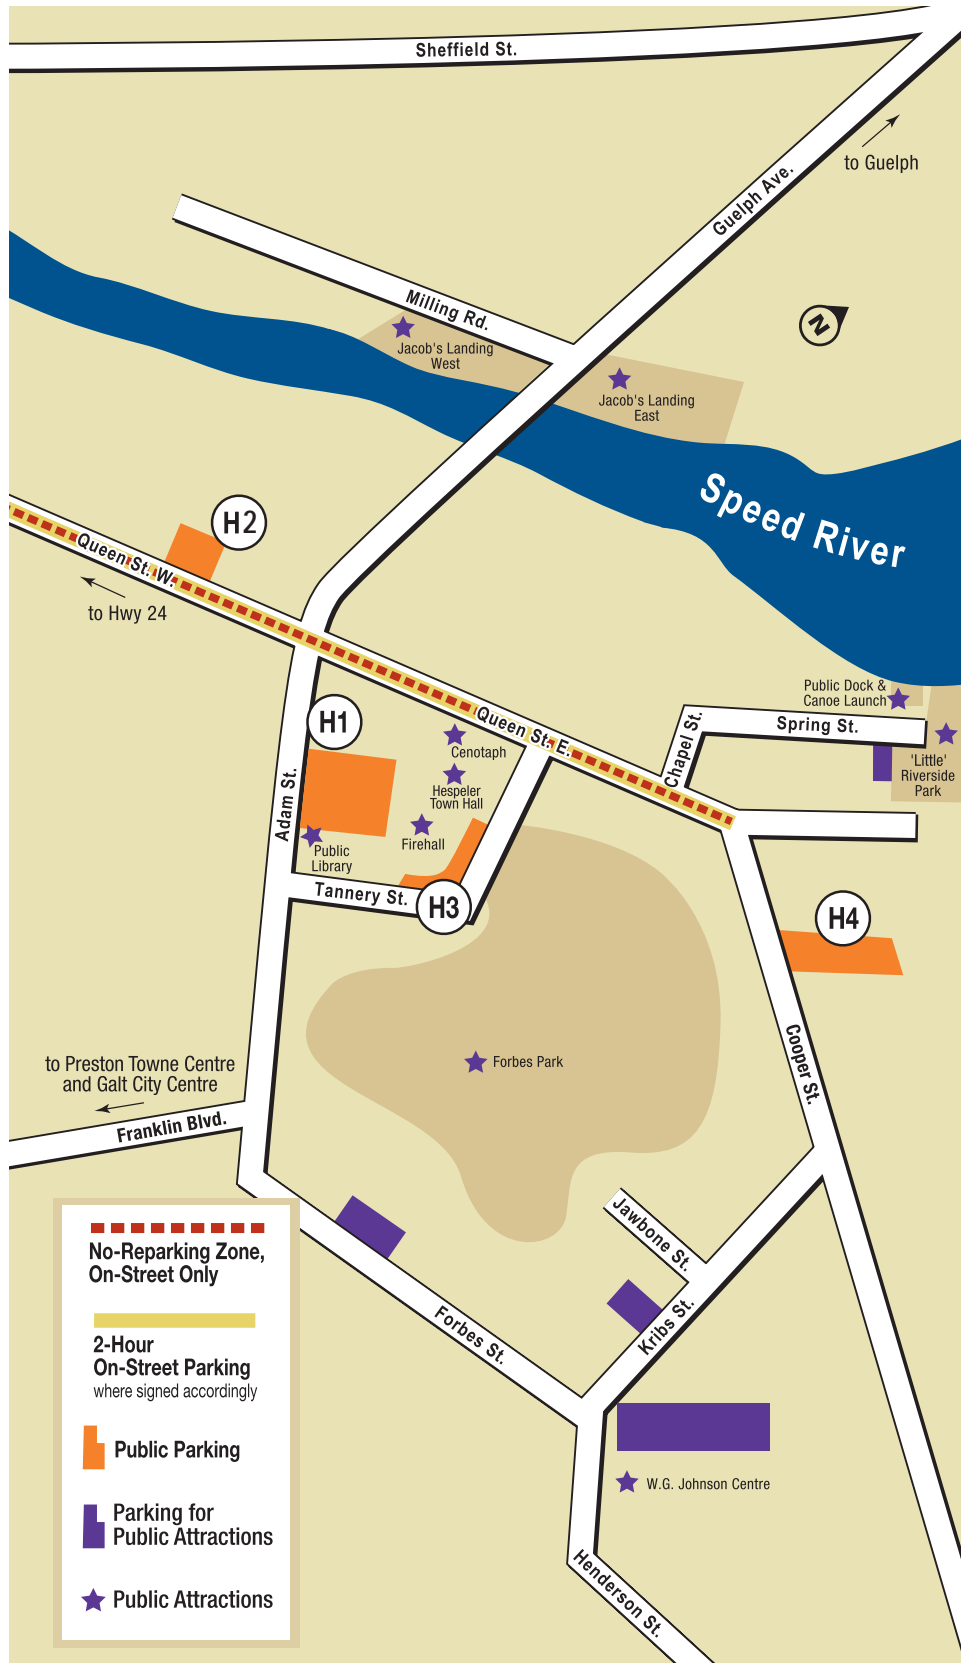

Public Parking in Hespeler Village

No-Reparking Zone, On-Street Only

2-Hour On-Street Parking
where signed accordingly

Public Parking

Parking for Public Attractions

Public Attractions

- **H1 Hespeler Library Lot:**
2 Hours Free Parking
- **H2 Queen St. Lot:**
2 Hours Free Parking
- **H3 Tannery St. Parking:**
2 Hours Free & Meter Parking
- **H4 St. James Church Lot:**
12 Hours Free Parking (Monday to Saturday)

Core Areas Locator Map

For Grand River Transit (GRT) Information check www.grt.ca
or call the GRT Info line: 519.585.7555

For City of Cambridge Parking Information call 519.740.4682

www.cambridge.ca

The information on this map is subject to change.