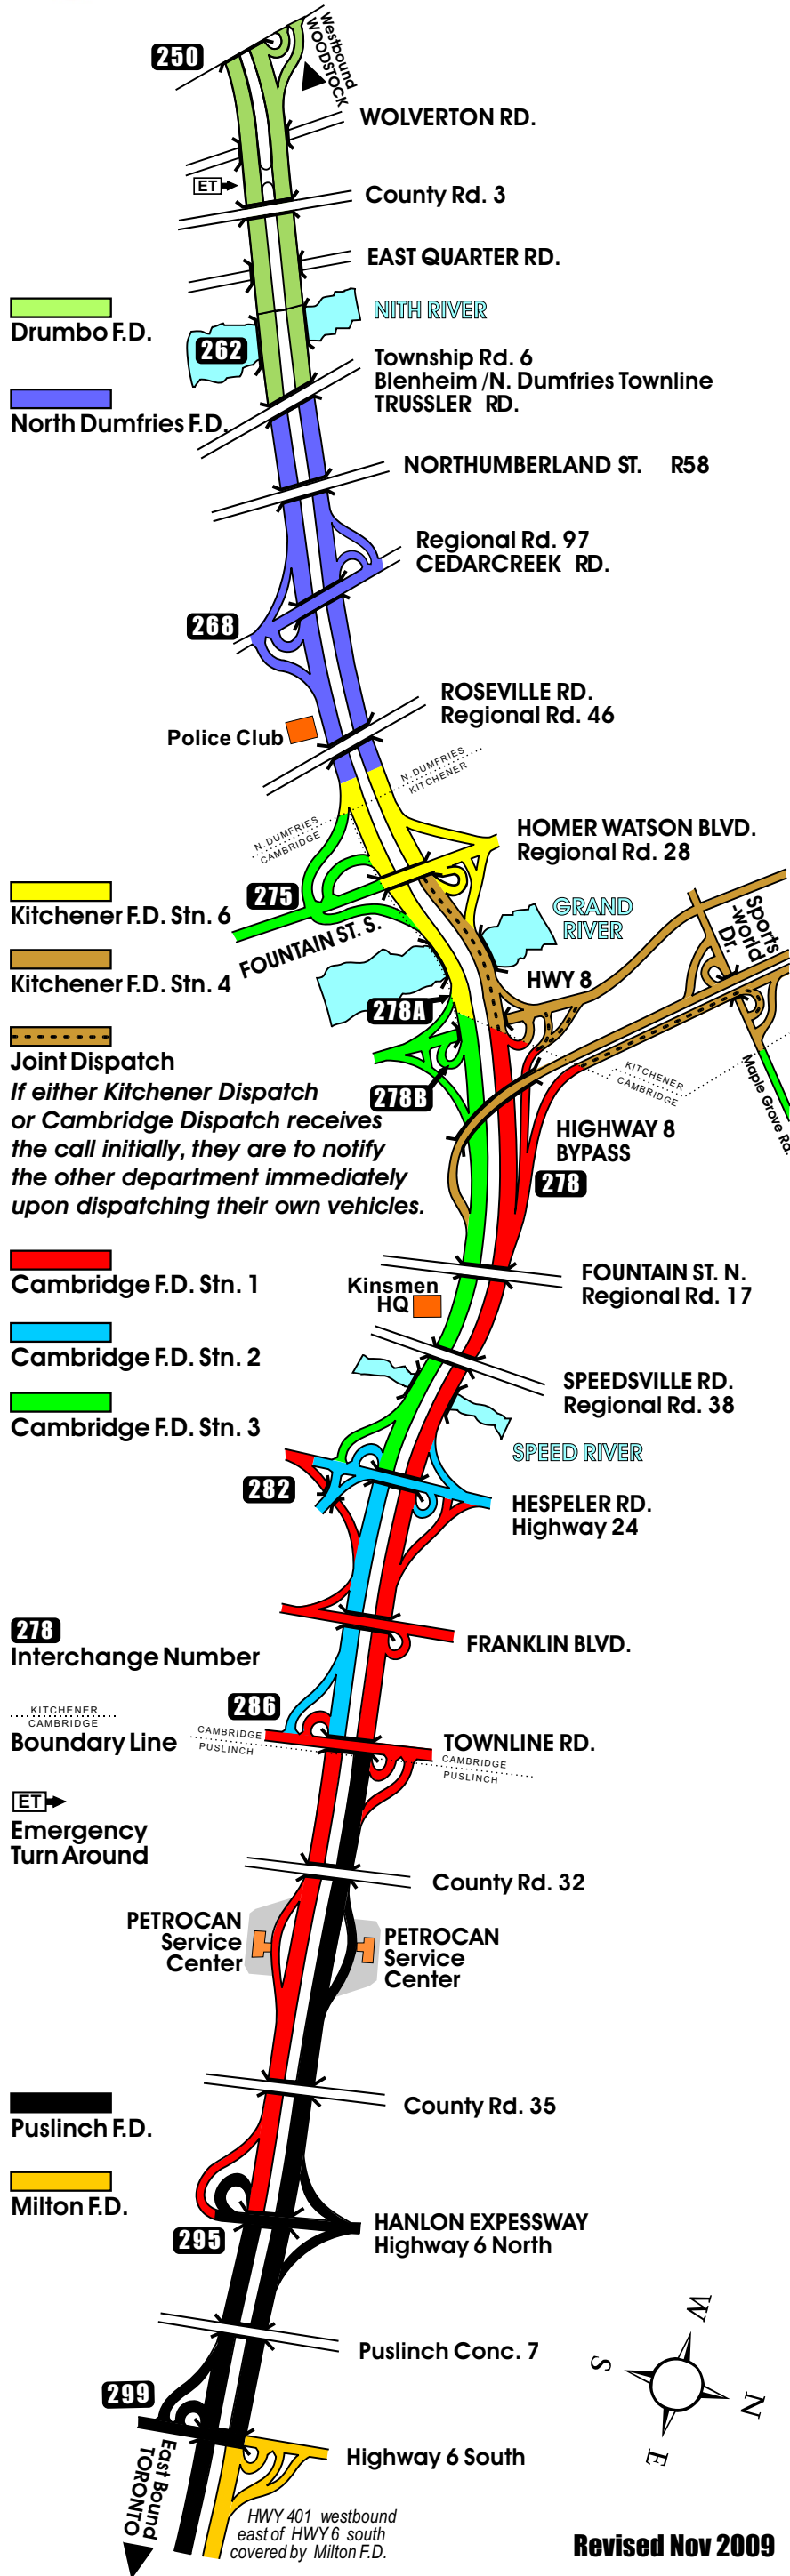

HIGHWAY 401 FIRE RESPONSE MAP

Revised Nov 2009

Produced by Cambridge Fire Department